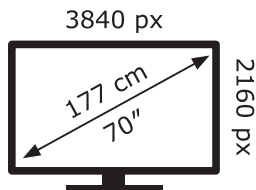

ENERG ⚡

LG Electronics

70NANO756PA

129 kWh/1000h

ABCDEF**G**

169 kWh/1000h

2019/2013