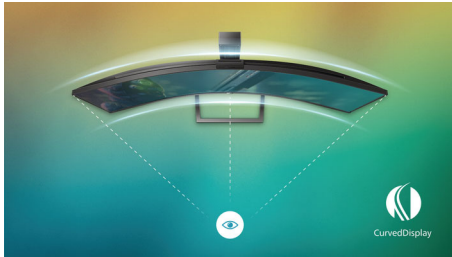

Get comfortable

- LowBlue Mode for easy on-the-eyes productivity
- Less eye fatigue with Flicker-free technology

PHILIPS

Full HD Curved LCD display
Momentum 32 (31.5" / 80 cm diag.), 1920 x 1080 (Full HD)

322M8CZ/75

Highlights

Curved display design

Desktop monitors offer a personal user experience, which suits a curve design very well. The curved screen provides a pleasant yet subtle immersion effect, which focuses on you at the center of your desk.

VA display

Philips VA LED display uses an advanced multi-domain vertical alignment technology which gives you super-high static contrast ratios for extra vivid and bright images. While standard office applications are handled with ease, it is especially suitable for photos, web-browsing, movies, gaming, and demanding graphical applications. It's optimized pixel management technology gives you 178/178 degree extra wide viewing angle, resulting in crisp images.