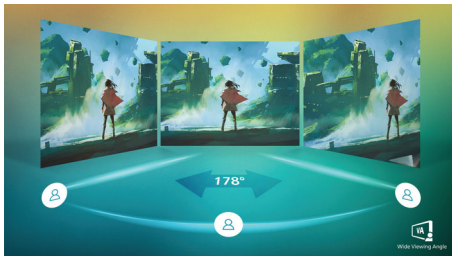

322M8CZ/75

Highlights

Curved display design

Desktop monitors offer a personal user experience, which suits a curve design very well. The curved screen provides a pleasant yet subtle immersion effect, which focuses on you at the center of your desk.

VA display

Philips VA LED display uses an advanced multi-domain vertical alignment technology which gives you super-high static contrast ratios for extra vivid and bright images. While standard office applications are handled with ease, it is especially suitable for photos, web-browsing, movies, gaming, and demanding graphical applications. It's optimized pixel management technology gives you 178/178 degree extra wide viewing angle, resulting in crisp images.

Specifications

Picture/Display

- LCD panel type: VA LCD
- Backlight type: W-LED system
- Panel Size: 31.5 inch / 80 cm
- Display Screen Coating: Anti-Glare, 3H, Haze 25%
- Effective viewing area: 698.4 (H) x 392.9 (V) mm - at a 1500R curvature*
- Aspect ratio: 16:9
- Optimum resolution: 1920 x 1080 @ 165 Hz
- Pixel Density: 70 PPI
- Response time (typical): 1 ms (MPRT)
- Brightness: 250 cd/m²
- SmartContrast: Mega Infinity DCR
- Contrast ratio (typical): 3000:1
- Pixel pitch: 0.364 x 0.364 mm
- Viewing angle: 178° (H) / 178° (V), @ C/R > 10
- Color gamut (typical): NTSC 105%*, sRGB 122%*
- Display colors: 16.7 M
- Scanning Frequency: 30 - 160 kHz (H) / 48 - 165 Hz (V)
- Flicker-free
- LowBlue Mode
- sRGB
- AMD FreeSync™ technology: Premium