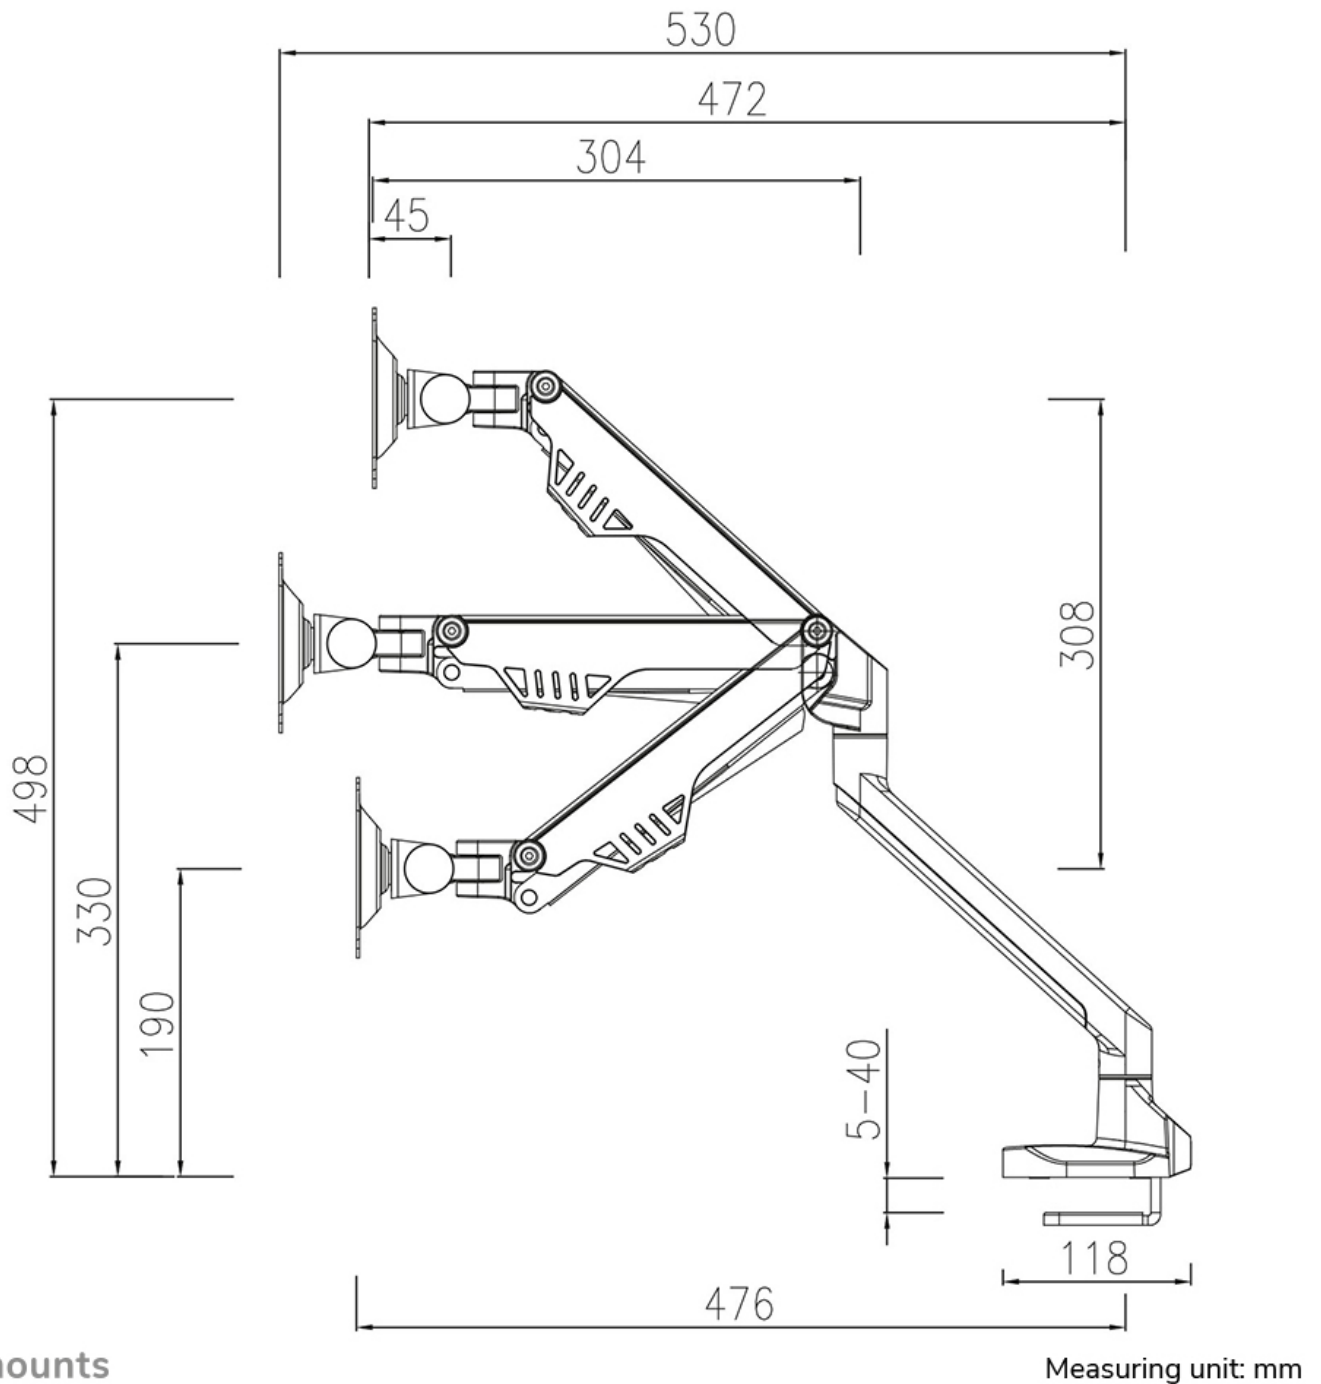

FPMA-D750WHITE2

NEOMOUNTS MONITOR ARM DESK MOUNT

Neomounts