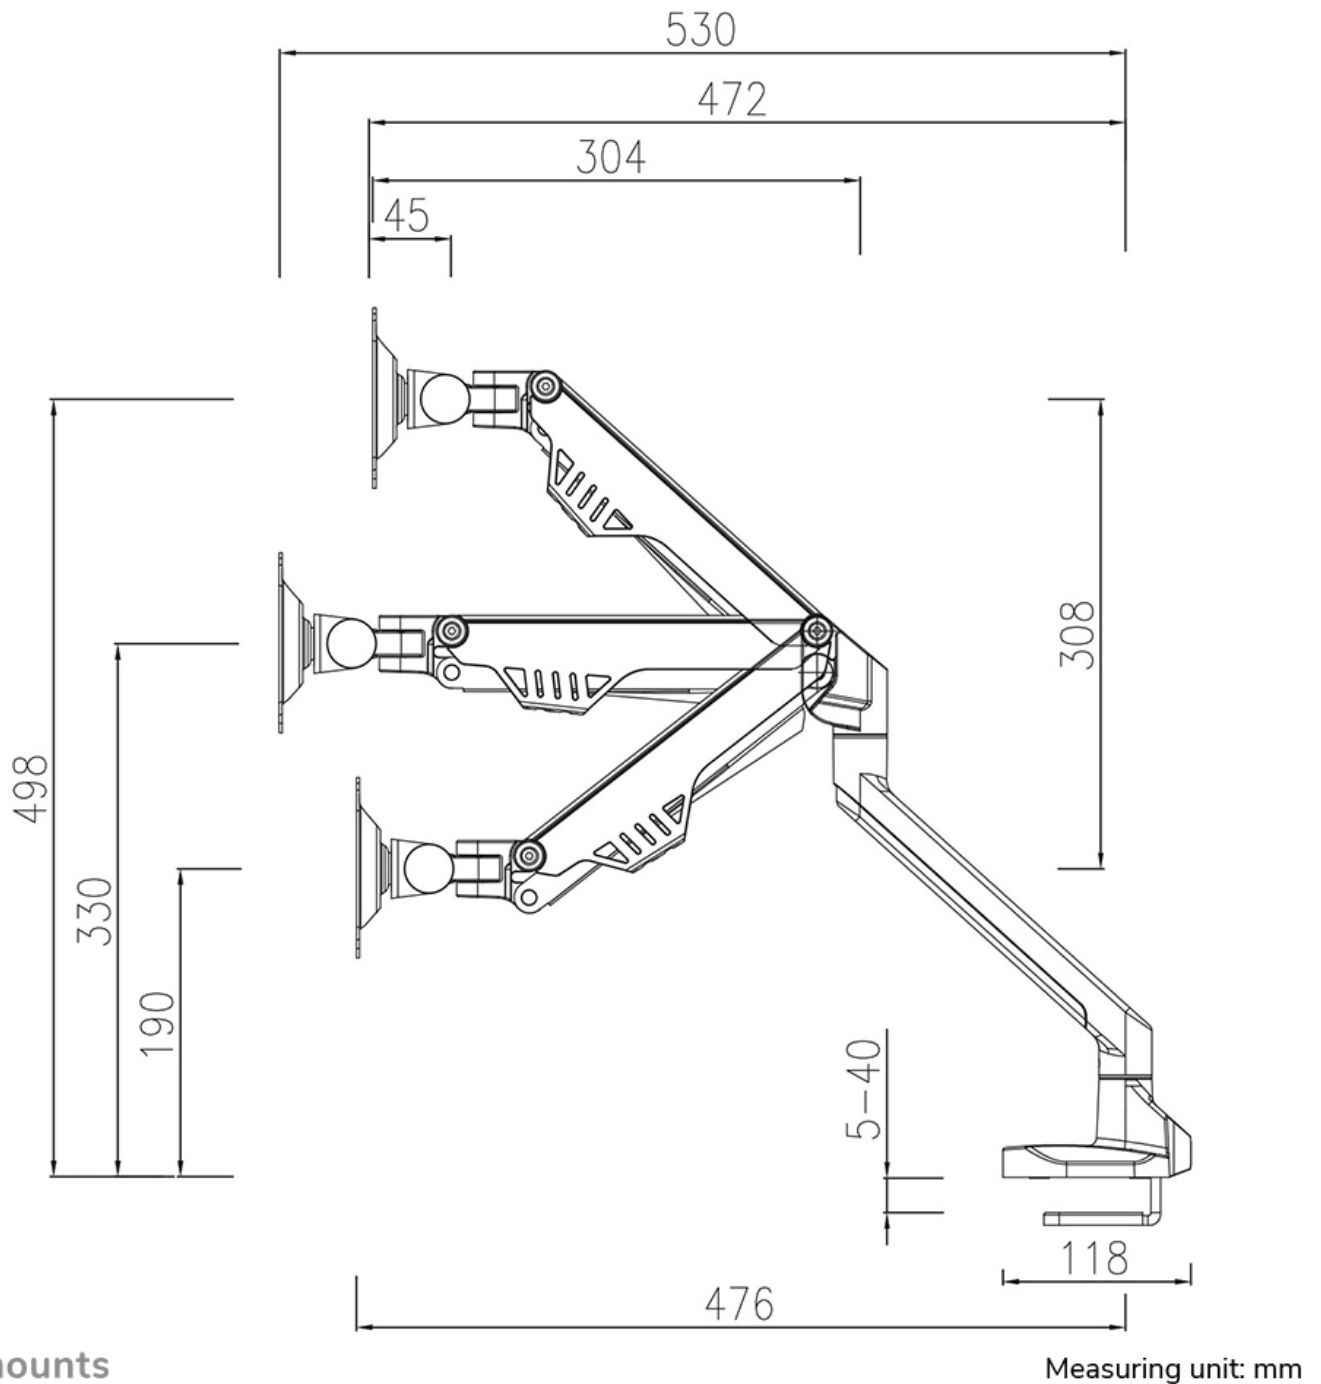

FPMA-D750SILVER2

NEOMOUNTS MONITOR ARM DESK MOUNT

Neomounts