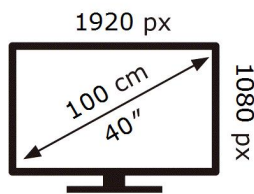

ENERG 

SAMSUNG

GU40T5379AU

47 kWh/1000h

ABCDEF **G**

HDR

95 kWh/1000h

2019/2013