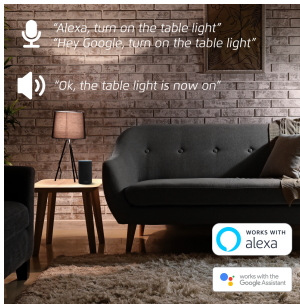

**#71297**

Ampoule bougie LED Smart WiFi à lumière d'ambiance blanche E14 pilotable votre téléphone/tablette. Connexion par WiFi (2,4 GHz) sans concentrateur.

**CONTROL**

<b>Light control</b>	Dimming, ON/OFF
----------------------	-----------------

**COULEURS**

**Smart WiFi LED candle white ambience E14 (duo-pack)**  
71297

**Smart WiFi LED candle white ambience E14**  
71284

PRODUCT VISUAL 1

PRODUCT PICTORIAL 1

PRODUCT PICTORIAL 2

PRODUCT PICTORIAL 3

PRODUCT PICTORIAL 4

**SMART WiFi LED CANDLE**  
White Ambience

PRODUCT ESHOT 1

PRODUCT FRONT 1