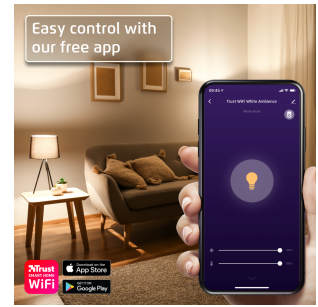

**#71297**

Ampoule bougie LED Smart WiFi à lumière d'ambiance blanche E14 pilotable votre téléphone/tablette. Connexion par WiFi (2,4 GHz) sans concentrateur.

**COMPATIBILITY**

<b>Google home compatible</b>	True	<b>Google assistant compatible</b>	True
<b>Philips Hue application</b>	False	<b>Philips Hue entertainment</b>	False
<b>Philips Hue Over-the-Air Updates</b>	False	<b>Apple Homekit</b>	False
<b>Compatible Device Types</b>	Smartphone		

**CONTROL**

<b>Light control</b>	Dimming, ON/OFF
----------------------	-----------------

**COULEURS**

**Smart WiFi LED candle white ambience E14 (duo-pack)**  
71297

**Smart WiFi LED candle white ambience E14**  
71284

PRODUCT VISUAL 1

PRODUCT PICTORIAL 1

PRODUCT PICTORIAL 2

PRODUCT PICTORIAL 3

PRODUCT PICTORIAL 4

**SMART WiFi LED CANDLE**  
White Ambience

PRODUCT ESHOT 1

PRODUCT FRONT 1