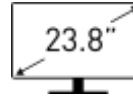

### 23.8" Screen Size

View your applications, spreadsheets and more with a perfect 23.8 inches screen

## SPECIFICATIONS

Type / Size	23.8"
Active Display Area (mm)	534.04(H) x 307.76(V)
Curvature	Flat
Panel Type	VA
Resolution	1920 x 1080 (Full HD)
Pixel Pitch	0.2745(H) x 0.2745(V)
Aspect Ratio	16:9
Brightness (nits)	250 cd/m2
Contrast Ratio	3000:1
Refresh Rate	75Hz
Response Time	4ms (GTG)
View Angles	178°(H) / 178°(V)
sRGB	105% (CIE1976)
Surface Treatment	Anti-glare
Display Colors	16.7M
Color Bit	8 bits
Video Interface	1x HDMI (1.4) 1x D-Sub (VGA)
Power Type	External Adaptor 12V 2.5A
Power Input	100~240V, 50~60Hz
Adjustment (Tilt)	-5° ~ 15°
Kensington Lock	Yes
VESA Mounting	75 x 75 mm
Dimension (W x H x D)	541.79 x 180.80 x 416.61 mm (21.33 x 16.4 x 7.12 inch)
Weight (NW / GW)	2.85kg (6.28 lbs) / 4.27kg (9.41 lbs)
Dimension (W x H x D) With Carton	616 x 125 x 409 mm (24.25 x 4.92 x 16.10 inch)
Note	HDMI: 1920 x 1080 (Up to 75Hz) D-Sub: 1920 x 1080 (Up to 60Hz)