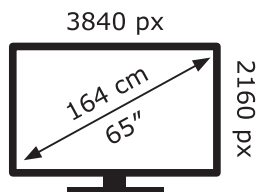

ENERG ⚡

LG Electronics

65QNED876QB

108 kWh/1000h

ABCDEF**G**

175 kWh/1000h

2019/2013