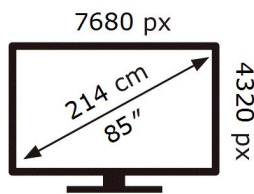

ENERG

SAMSUNG

QE85QN800BT

304 kWh/1000h

ABCDEF **G**

450 kWh/1000h

2019/2013