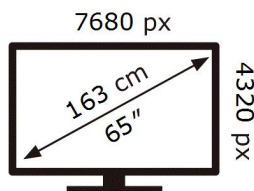

ENERG

SAMSUNG

QE65QN800BT

248 kWh/1000h

ABCDEF **G**

HDR

437 kWh/1000h

2019/2013