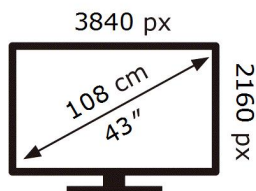

ENERG

SAMSUNG

QE43QN90BAT

60 kWh/1000h

ABCDEF **G**

HDR

120 kWh/1000h

2019/2013