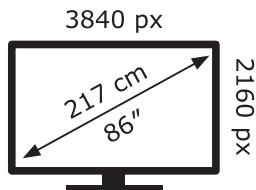

ENERG ⚡

LG Electronics

86QNED866QA

169 kWh/1000h

ABCDEF**G**

272 kWh/1000h

2019/2013