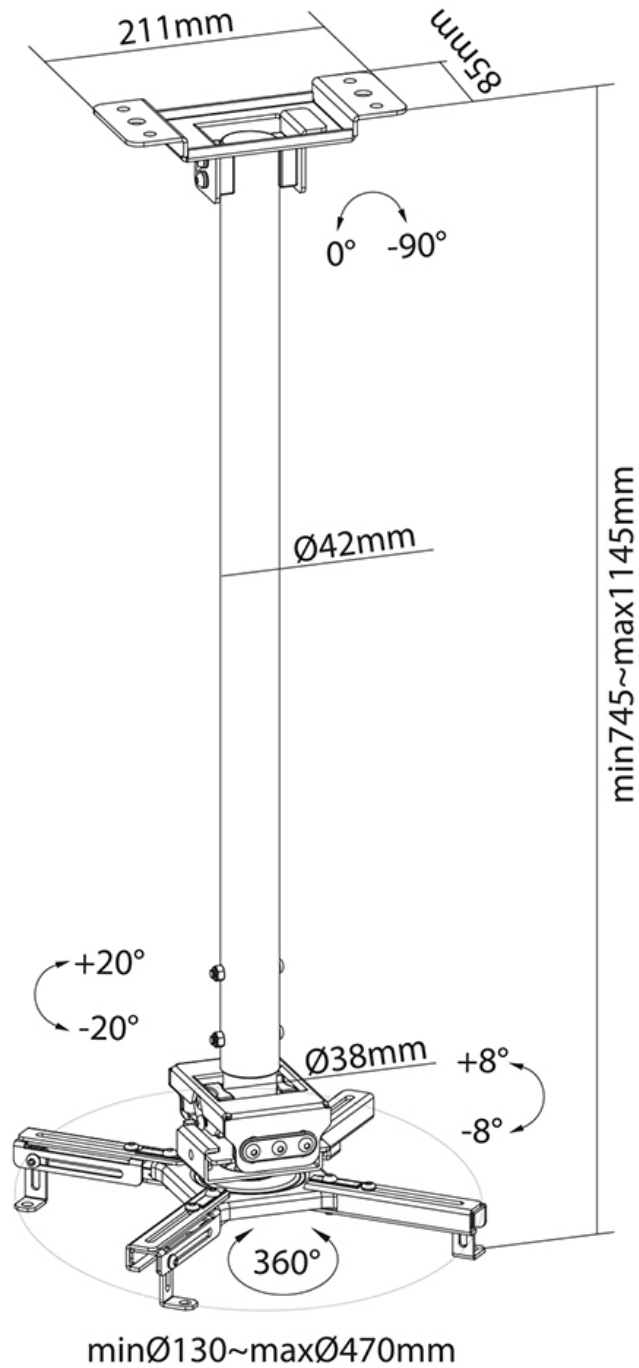

CL25-550BL1

NEOMOUNTS PROJECTOR CEILING MOUNT

SPECIFICATIONS

GENERAL

Min. weight	0 kg (per screen)
Max. weight	35 kg (per screen)

FUNCTIONALITY

Height adjustment	74,5-114,5 cm
Tilt (degrees)	+20°, -20°
Swivel (degrees)	+8°, -8°
Rotate (degrees)	+180°, -180°
Height	114,5 cm
Width	47 cm
Depth	47 cm
Adjustment type	Manual

Neomounts

Neomounts

Neomounts CL25-550BL1 universal projector ceiling mount, height adjustable (74,5-114,5 cm) - Black

The Neomounts CL25-550BL1 is a universal projector ceiling mount. Because of the high weight capacity up to 35 kg and the various adjustment options, this projector ceiling mount is widely applicable. The CL25-550BL1 has four extendable arms and the versatile tilt (+20°, -20°), rotate (360°) and swivel (+8°, -8°) technology, provides optimal placement of the projection on any canvas, screen or wall. The support is also adjustable in height from 74,5 to 114,5 cm.

The Neomounts CL25-550BL1 is equipped with an Easy-release system, which highly eases installation; (de)installation of the projector to the projector mount can be done in an instant and by only one person. In addition, the round pole allows easy installation to a suspended ceiling. Finally, the pole of the Neomounts projector mount can be tilted on the ceiling side, so that installation against a sloped ceiling is effortless. The fixation of the mount itself is sturdy and firm, therefore vibration free.

The cable management system of the CL25-550BL1 ensures the cables are neatly concealed, because they are routed through the pole of the projector ceiling mount.

CL25-550BL1

NEOMOUNTS PROJECTOR CEILING MOUNT