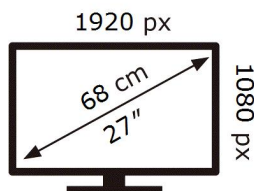

ENERG

SAMSUNG

S27AM503NU

26 kWh/1000h

ABCDEF **G**

40 kWh/1000h

2019/2013