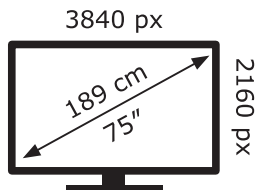

ENERG ⚡

LG Electronics

75NANO766QA

138 kWh/1000h

ABCDEF**G**

201 kWh/1000h

2019/2013