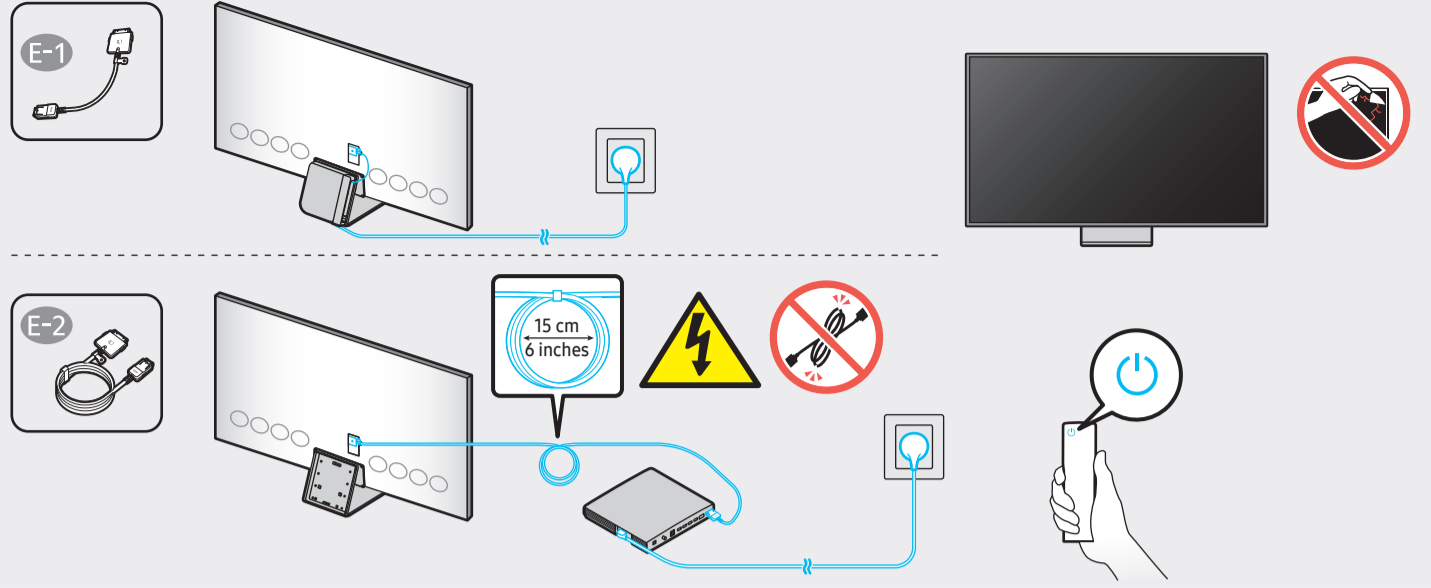

85"

10

	A	B	C	D	E	F	G	H
75QN700B	65.7 inches (1668.3 mm) (166.83 cm)	37.6 inches (955.6 mm) (95.56 cm)	0.7 inches (18.1 mm) (1.81 cm)	40.3 inches (1022.9 mm) (102.29 cm)	12.5 inches (318.3 mm) (31.83 cm)	74.5 inches (189 cm)	69.4 lbs (31.5 kg)	91.7 lbs (41.6 kg)
75QN800B	65.7 inches (1668.3 mm) (166.83 cm)	37.6 inches (955.6 mm) (95.56 cm)	0.7 inches (17.2 mm) (1.72 cm)	40.3 inches (1023.7 mm) (102.37 cm)	12.5 inches (318.3 mm) (31.83 cm)	74.5 inches (189 cm)	71.0 lbs (32.2 kg)	92.8 lbs (42.1 kg)
85QN800B	74.5 inches (1893.4 mm) (189.34 cm)	42.6 inches (1083.0 mm) (108.30 cm)	0.7 inches (17.4 mm) (1.74 cm)	45.3 inches (1151.5 mm) (115.15 cm)	13.4 inches (341.4 mm) (34.14 cm)	84.5 inches (214 cm)	97.7 lbs (44.3 kg)	121.9 lbs (55.3 kg)
75QN900B	65.1 inches (1654.8 mm) (165.48 cm)	37.2 inches (945.6 mm) (94.56 cm)	0.6 inches (15.4 mm) (1.54 cm)	40.0 inches (1017.4 mm) (101.74 cm)	12.5 inches (318.3 mm) (31.83 cm)	74.5 inches (189 cm)	69.9 lbs (31.7 kg)	92.2 lbs (41.8 kg)
85QN900B	73.9 inches (1876.6 mm) (187.66 cm)	42.2 inches (1071.5 mm) (107.15 cm)	0.6 inches (15.4 mm) (1.54 cm)	45.1 inches (1146.1 mm) (114.61 cm)	13.4 inches (341.4 mm) (34.14 cm)	84.5 inches (214 cm)	96.6 lbs (43.8 kg)	120.8 lbs (54.8 kg)
75QN95B	65.8 inches (1670.6 mm) (167.06 cm)	37.7 inches (958.4 mm) (95.84 cm)	0.7 inches (17.8 mm) (1.78 cm)	40.3 inches (1024.5 mm) (102.45 cm)	12.5 inches (318.3 mm) (31.83 cm)	74.5 inches (189 cm)	69.0 lbs (31.3 kg)	91.1 lbs (41.3 kg)
85QN95B	74.6 inches (1894.2 mm) (189.42 cm)	42.7 inches (1084.4 mm) (108.44 cm)	0.7 inches (17.8 mm) (1.78 cm)	45.4 inches (1153.6 mm) (115.36 cm)	13.4 inches (341.4 mm) (34.14 cm)	84.5 inches (214 cm)	95.7 lbs (43.4 kg)	119.9 lbs (54.4 kg)