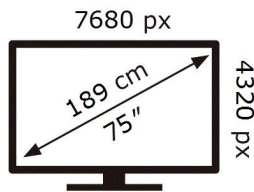

ENERG

SAMSUNG

GQ75QN800BT

284 kWh/1000h

ABCDEF **G**

385 kWh/1000h

2019/2013