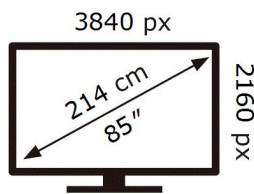

ENERG

SAMSUNG

GQ85Q80BAT

204 kWh/1000h

ABCDEF **G**

HDR

483 kWh/1000h

2019/2013