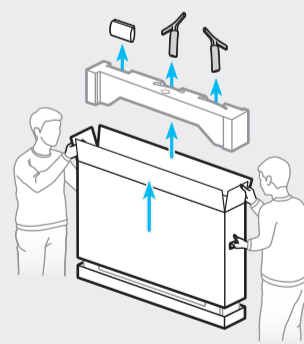

4

5

	A	B	C	D	E	F	G	H	I
75BU8***	66.0 inches (1676.7 mm) (167.67 cm)	37.8 inches (960.3 mm) (96.03 cm)	1.0 inches (26.6 mm) (2.66 cm)	39.6 inches (1005.5 mm) (100.55 cm)	40.6 inches (1030.5 mm) (103.05 cm)	13.4 inches (340.4 mm) (34.04 cm)	74.5 inches (189 cm)	69.2 lbs (31.4 kg)	70.5 lbs (32.0 kg)
85BU8***	74.8 inches (1900.9 mm) (190.09 cm)	42.8 inches (1086.2 mm) (108.62 cm)	1.1 inches (26.9 mm) (2.69 cm)	44.5 inches (1129.1 mm) (112.91 cm)	45.5 inches (1154.1 mm) (115.41 cm)	15.6 inches (396.6 mm) (39.66 cm)	84.5 inches (214 cm)	91.5 lbs (41.5 kg)	93.7 lbs (42.5 kg)

*: 0-9, A-Z

	VESA A x B (mm)	C (mm)	D x 4
75BU8***	400 x 400	11-13	M8
85BU8***	600 x 400		

*: 0-9, A-Z

SAMSUNG

QUICK SETUP GUIDE
GUIDE D'INSTALLATION RAPIDE
GUÍA RÁPIDA DE CONFIGURACIÓN
GUIA RÁPIDO DE INSTALAÇÃO
KURZANLEITUNG ZUR KONFIGURATION
GUIDA DI INSTALLAZIONE RAPIDA

75"

85"