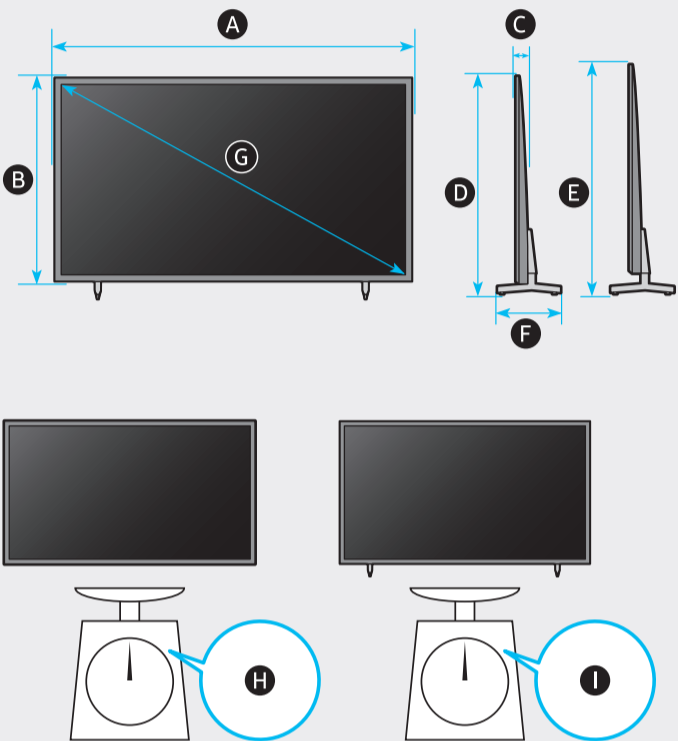

4

5

	A	B	C	D	E	F	G	H	I
75BU8***	66.0 inches (1676.7 mm) (167.67 cm)	37.8 inches (960.3 mm) (96.03 cm)	1.0 inches (26.6 mm) (2.66 cm)	39.6 inches (1005.5 mm) (100.55 cm)	40.6 inches (1030.5 mm) (103.05 cm)	13.4 inches (340.4 mm) (34.04 cm)	74.5 inches (189 cm)	69.2 lbs (31.4 kg)	70.5 lbs (32.0 kg)
85BU8***	74.8 inches (1900.9 mm) (190.09 cm)	42.8 inches (1086.2 mm) (108.62 cm)	1.1 inches (26.9 mm) (2.69 cm)	44.5 inches (1129.1 mm) (112.91 cm)	45.5 inches (1154.1 mm) (115.41 cm)	15.6 inches (396.6 mm) (39.66 cm)	84.5 inches (214 cm)	91.5 lbs (41.5 kg)	93.7 lbs (42.5 kg)

\*: 0-9, A-Z

	VESA A x B (mm)	C (mm)	D x 4
75BU8***	400 x 400	11-13	M8
85BU8***	600 x 400		

\*: 0-9, A-Z

**SAMSUNG**

QUICK SETUP GUIDE  
 GUIDE D'INSTALLATION RAPIDE  
 GUÍA RÁPIDA DE CONFIGURACIÓN  
 GUIA RÁPIDO DE INSTALAÇÃO  
 KURZANLEITUNG ZUR KONFIGURATION  
 GUIDA DI INSTALLAZIONE RAPIDA

75"

85"

		USB
		OPTICAL
		HDMI (eARC)
		HDMI
		LAN
		ANT

1

2

3