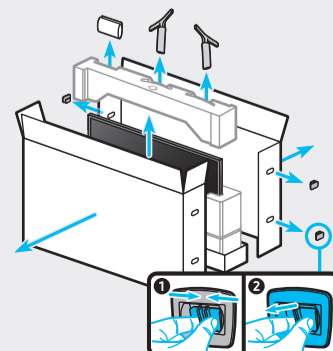

4

5

	A	B	C	D	E	F	G	H	I
75BU8***	66.0 inches (1676.7 mm) (167.67 cm)	37.8 inches (960.3 mm) (96.03 cm)	1.0 inches (26.6 mm) (2.66 cm)	39.6 inches (1005.5 mm) (100.55 cm)	40.6 inches (1030.5 mm) (103.05 cm)	13.4 inches (340.4 mm) (34.04 cm)	74.5 inches (189 cm)	69.2 lbs (31.4 kg)	70.5 lbs (32.0 kg)
85BU8***	74.8 inches (1900.9 mm) (190.09 cm)	42.8 inches (1086.2 mm) (108.62 cm)	1.1 inches (26.9 mm) (2.69 cm)	44.5 inches (1129.1 mm) (112.91 cm)	45.5 inches (1154.1 mm) (115.41 cm)	15.6 inches (396.6 mm) (39.66 cm)	84.5 inches (214 cm)	91.5 lbs (41.5 kg)	93.7 lbs (42.5 kg)

*: 0-9, A-Z

	VESA A x B (mm)	C (mm)	D x 4
75BU8***	400 x 400	11-13	M8
85BU8***	600 x 400		

*: 0-9, A-Z

SAMSUNG

QUICK SETUP GUIDE
GUIDE D'INSTALLATION RAPIDE
GUÍA RÁPIDA DE CONFIGURACIÓN
GUIA RÁPIDO DE INSTALAÇÃO
KURZANLEITUNG ZUR KONFIGURATION
GUIDA DI INSTALLAZIONE RAPIDA

75"

85"