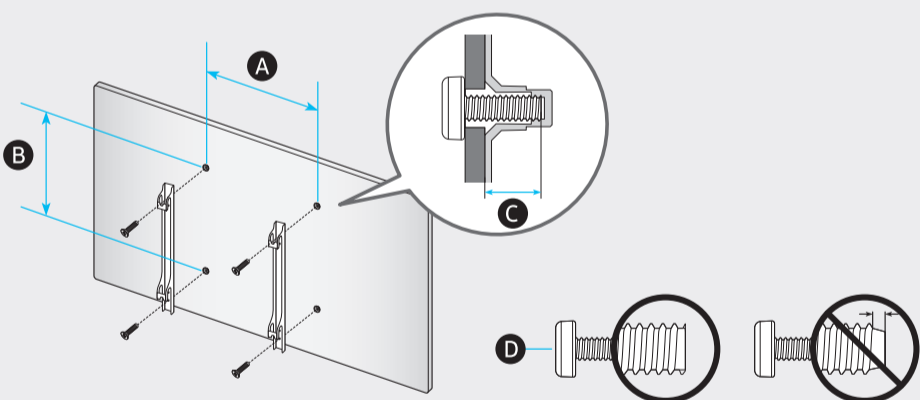

4

5

	A	B	C	D	E	F	G	H	I
75BU8***	66.0 inches (1676.7 mm) (167.67 cm)	37.8 inches (960.3 mm) (96.03 cm)	1.0 inches (26.6 mm) (2.66 cm)	39.6 inches (1005.5 mm) (100.55 cm)	40.6 inches (1030.5 mm) (103.05 cm)	13.4 inches (340.4 mm) (34.04 cm)	74.5 inches (189 cm)	69.2 lbs (31.4 kg)	70.5 lbs (32.0 kg)
85BU8***	74.8 inches (1900.9 mm) (190.09 cm)	42.8 inches (1086.2 mm) (108.62 cm)	1.1 inches (26.9 mm) (2.69 cm)	44.5 inches (1129.1 mm) (112.91 cm)	45.5 inches (1154.1 mm) (115.41 cm)	15.6 inches (396.6 mm) (39.66 cm)	84.5 inches (214 cm)	91.5 lbs (41.5 kg)	93.7 lbs (42.5 kg)

\*: 0-9, A-Z

	VESA A x B (mm)	C (mm)	D x 4
75BU8***	400 x 400	11-13	M8
85BU8***	600 x 400		

\*: 0-9, A-Z

**SAMSUNG**

QUICK SETUP GUIDE  
 GUIDE D'INSTALLATION RAPIDE  
 GUÍA RÁPIDA DE CONFIGURACIÓN  
 GUIA RÁPIDO DE INSTALAÇÃO  
 KURZANLEITUNG ZUR KONFIGURATION  
 GUIDA DI INSTALLAZIONE RAPIDA