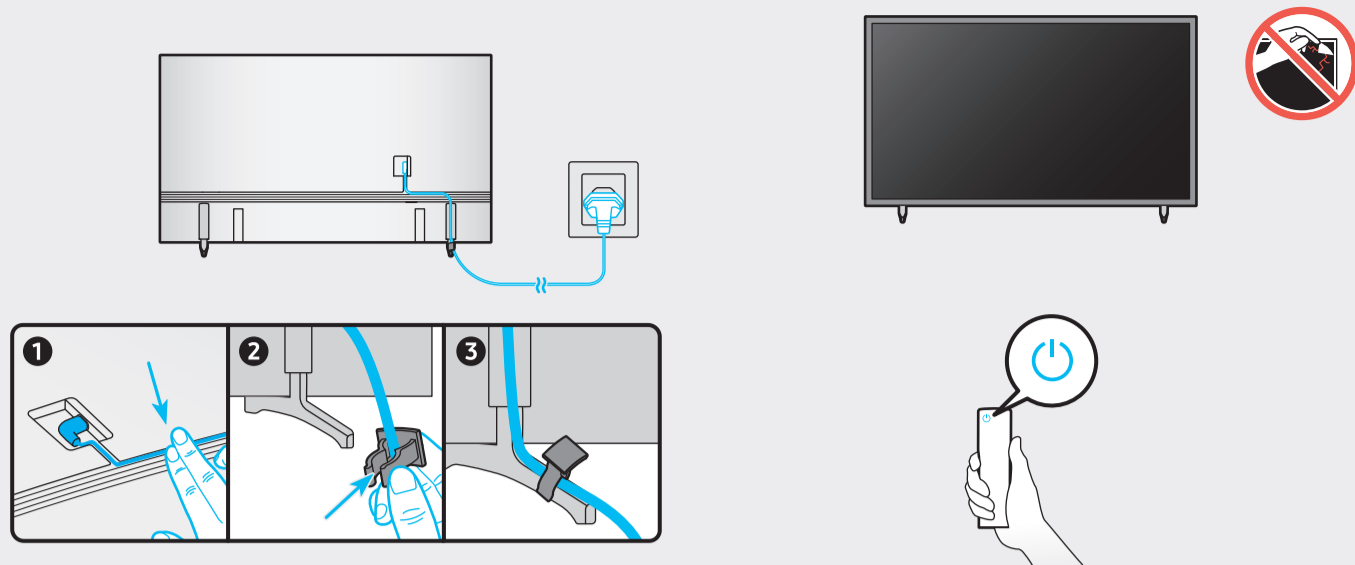

5

	A	B	C	D	E	F	G	H	I
75BU8***	66.0 inches (1676.7 mm) (167.67 cm)	37.8 inches (960.3 mm) (96.03 cm)	1.0 inches (26.6 mm) (2.66 cm)	39.6 inches (1005.5 mm) (100.55 cm)	40.6 inches (1030.5 mm) (103.05 cm)	13.4 inches (340.4 mm) (34.04 cm)	74.5 inches (189 cm)	69.2 lbs (31.4 kg)	70.5 lbs (32.0 kg)
85BU8***	74.8 inches (1900.9 mm) (190.09 cm)	42.8 inches (1086.2 mm) (108.62 cm)	1.1 inches (26.9 mm) (2.69 cm)	44.5 inches (1129.1 mm) (112.91 cm)	45.5 inches (1154.1 mm) (115.41 cm)	15.6 inches (396.6 mm) (39.66 cm)	84.5 inches (214 cm)	91.5 lbs (41.5 kg)	93.7 lbs (42.5 kg)

*: 0-9, A-Z