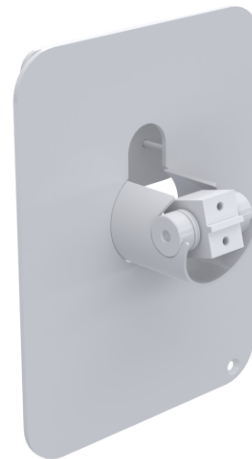

# Payment front plate (DuraTilt) for Samsung 24" Kiosk - 02

## SKS001-02

The Payment front plate enables options to match the kiosk with payment solutions from all the major payment brands. The front plate mounts directly on the front of the Samsung kiosk and by adding a MultiGrip plate, a wide range of payment terminals can be added.

It incorporates tilt for maximum accessibility and ergonomics

### Product Dimensions

<b>Unit Depth</b>	63.9 mm
<b>Unit Height</b>	184.5 mm
<b>Unit Weight</b>	0.78 kg