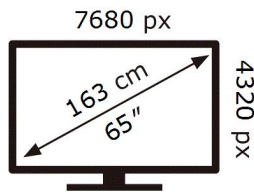

ENERG 

SAMSUNG

QE65QN800BT

248 kWh/1000h

ABCDEF **G**

HDR

437 kWh/1000h

2019/2013