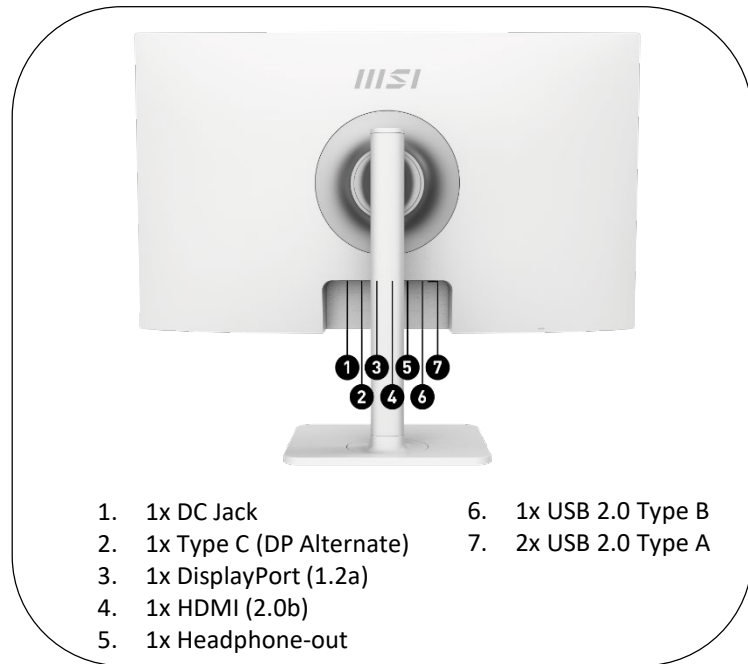

Modern MD272PW Business & Productivity Monitors

reddot winner 2021

SPECIFICATIONS

Type / Size	27"
Colorway	White
Active Display Area (mm)	597.888(H) x 336.312(V)
Curvature	Flat
Panel Type	IPS
Resolution	1920 x 1080 (FHD)
Pixel Pitch	0.3114(H) x 0.3114(V)
Aspect Ratio	16:9
Brightness (nits)	250 cd/m ²
Contrast Ratio	1000:1
Refresh Rate	75Hz
Response Time	5ms (GTG)
View Angles	178° (H) / 178° (V)
sRGB	100% (CIE 1976)
Surface Treatment	Anti-glare
Display Colors	16.7M
Color Bit	8 bits
Video Interface	1x HDMI (2.0b) 1x DisplayPort (1.2a) 1x Type C (DP Alternate) with 65W power delivery 1x Headphone-out
USB	1x USB 2.0 Type B 2x USB 2.0 Type A
Speaker	2x 2W
Power Type	External Adaptor (19V 5.79A)
Adjustment (Tilt)	-5° ~ 20°
Adjustment (Swivel)	-30° ~ 30°
Adjustment (Pivot)	-90° ~ 90°
Adjustment (Height)	0 ~ 110mm
Kensington Lock	Yes
VESA Mounting	75 x 75 mm
Dimension (W x D x H)	613 x 200 x 401 mm (24.13 x 7.87 x 15.79 inch)
Weight (NW / GW)	5.85 kg (12.90 lbs) / 8.1 kg (17.86 lbs)
Dimension (W x D x H) With Carton	893 x 167 x 464 mm (35.16 x 6.57 x 18.27 inch)
Note	HDMI: 1920 x 1080 (Up to 75Hz) DisplayPort: 1920 x 1080 (Up to 75Hz) Type-C: 1920 x 1080 (Up to 75Hz)

KVM Function Support

Control multiple devices via one set of keyboard, mouse, and MSI monitor.

Type C 65W Power Delivery

Built-in an USB Type-C connection with 65W power delivery allows you to effortlessly connect to and charge your devices

Adjustable stand

Adjust the stand to the angle that is most suitable for you to keep yourself work comfortably

Built-in Speakers

Built-in speakers allow you to listen clearly without connecting external speakers

- | | |
|-----------------------------|----------------------|
| 1. 1x DC Jack | 6. 1x USB 2.0 Type B |
| 2. 1x Type C (DP Alternate) | 7. 2x USB 2.0 Type A |
| 3. 1x DisplayPort (1.2a) | |
| 4. 1x HDMI (2.0b) | |
| 5. 1x Headphone-out | |