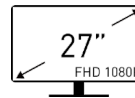

Modern MD272PW Business & Productivity Monitors

reddot winner 2021

SPECIFICATIONS

Type / Size	27"
Colorway	White
Active Display Area (mm)	597.888(H) x 336.312(V)
Curvature	Flat
Panel Type	IPS
Resolution	1920 x 1080 (FHD)
Pixel Pitch	0.3114(H) x 0.3114(V)
Aspect Ratio	16:9
Brightness (nits)	250 cd/m ²
Contrast Ratio	1000:1
Refresh Rate	75Hz
Response Time	5ms (GTG)
View Angles	178° (H) / 178° (V)
sRGB	100% (CIE 1976)
Surface Treatment	Anti-glare
Display Colors	16.7M
Color Bit	8 bits
Video Interface	1x HDMI (2.0b) 1x DisplayPort (1.2a) 1x Type C (DP Alternate) with 65W power delivery 1x Headphone-out
USB	1x USB 2.0 Type B 2x USB 2.0 Type A
Speaker	2x 2W
Power Type	External Adaptor (19V 5.79A)
Adjustment (Tilt)	-5° ~ 20°
Adjustment (Swivel)	-30° ~ 30°
Adjustment (Pivot)	-90° ~ 90°
Adjustment (Height)	0 ~ 110mm
Kensington Lock	Yes
VESA Mounting	75 x 75 mm
Dimension (W x D x H)	613 x 200 x 401 mm (24.13 x 7.87 x 15.79 inch)
Weight (NW / GW)	5.85 kg (12.90 lbs) / 8.1 kg (17.86 lbs)
Dimension (W x D x H) With Carton	893 x 167 x 464 mm (35.16 x 6.57 x 18.27 inch)
Note	HDMI: 1920 x 1080 (Up to 75Hz) DisplayPort: 1920 x 1080 (Up to 75Hz) Type-C: 1920 x 1080 (Up to 75Hz)

27" IPS Screen

View your applications, spreadsheets and more with a perfect 27 inches screen and experience a breathtaking screen that comes with Full HD resolution

Less Blue Light Pro

Designing hardware that can reduce the harmful blue-violet region on the eyes and maintain the original screen color and detail at the same time.