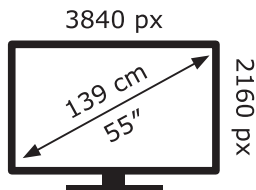

**ENERG** ⚡

**LG Electronics**

55UQ91009LA

**82** kWh/1000h

ABCDEF**G**

**128** kWh/1000h

2019/2013