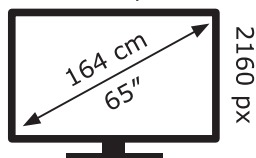

ENERG

LG Electronics

65UQ75009LF

108 kWh/1000h

ABCDEF**G**

154 kWh/1000h

3840 px

2019/2013