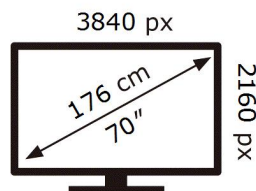

ENERG

SAMSUNG

UE70AU7105K

151 kWh/1000h

ABCDEF **G**

208 kWh/1000h

2019/2013