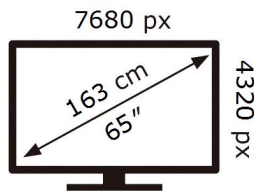

ENERG

SAMSUNG

QE65QN900BT

289 kWh/1000h

ABCDEF **G**

HDR

435 kWh/1000h

2019/2013