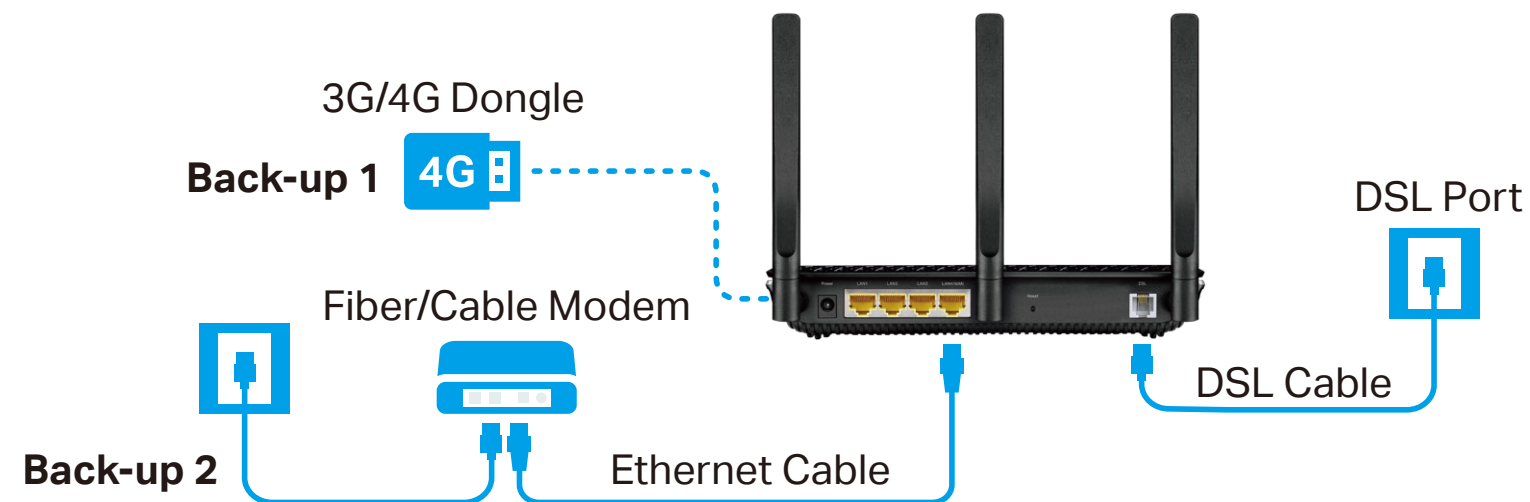

AC2100

Wireless MU-MIMO

VDSL/ADSL Modem Router

Super VDSL
Support 350 Mbps
VDSL Access

Archer VR600

1733 Mbps + 300 Mbps
AC2100 Dual Band Wi-Fi

4x4
MU-MIMO

Full Gigabit
Ports

Highlights

Versatile Connectivity

As a powerful DSL modem router, the Archer VR600 supports super fast VDSL broadband of up to 350 Mbps, as well as a variety of other connection types. The LAN/WAN port accepts connection from Cable Modem or Fiber Modem, and the USB port supports 3G/4G dongle connection for a perfect main or backup internet connection.

Highlights

Super VDSL Technology

Super VDSL (VDSL2 Profile 35b) is the next generation of VDSL technology with download speeds up to 350 Mbps. The Archer VR600 is also backward compatible with the VDSL /ADSL standard and always provides the highest possible speed.

Media Sharing

One USB port can connect an external storage device to share files, photos, and videos at high-speed.

Highlights

MU-MIMO: Efficient Wi-Fi for Every Device

MU-MIMO technology serves up to four devices at once, reducing wait time, increasing Wi-Fi throughput for every device, and making each stream more efficient.