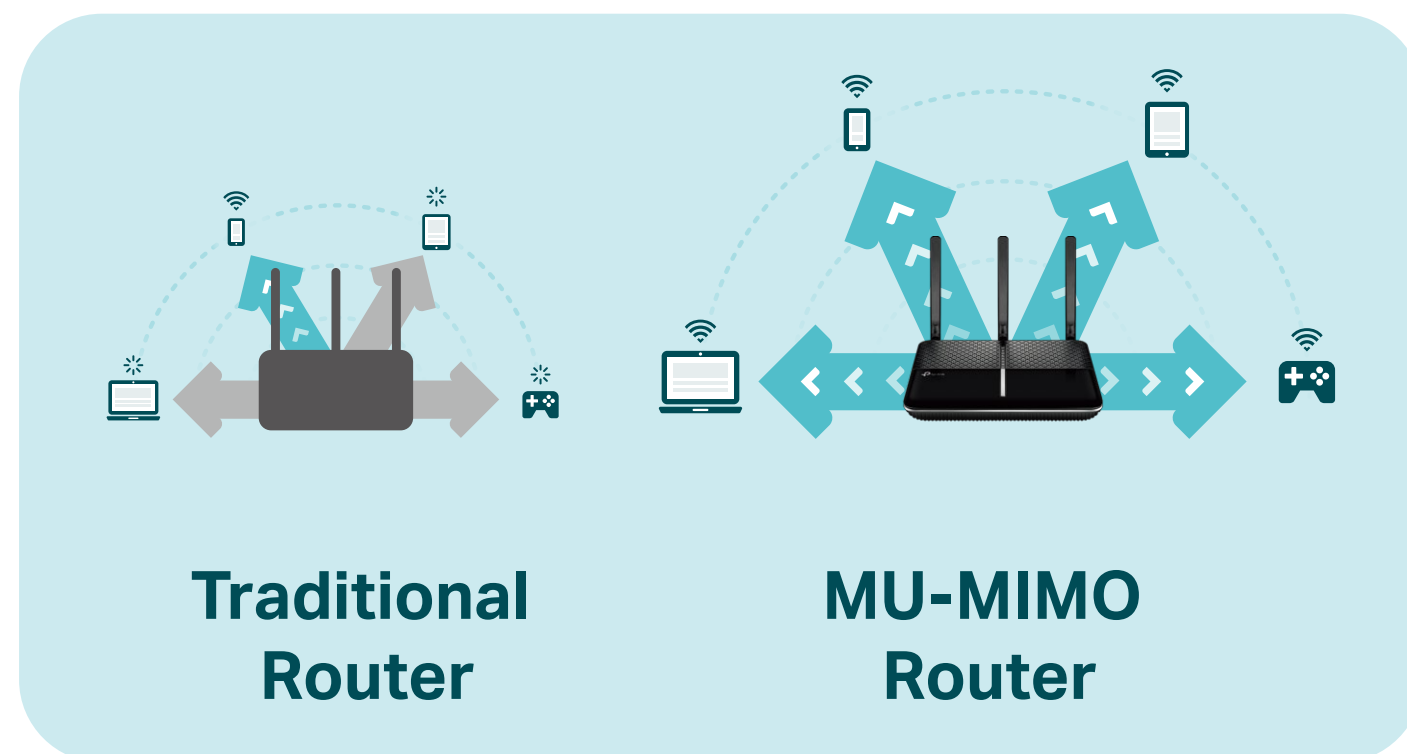

Highlights

Super VDSL Technology

Super VDSL (VDSL2 Profile 35b) is the next generation of VDSL technology with download speeds up to 350 Mbps. The Archer VR600 is also backward compatible with the VDSL /ADSL standard and always provides the highest possible speed.

Media Sharing

One USB port can connect an external storage device to share files, photos, and videos at high-speed.

Highlights

MU-MIMO: Efficient Wi-Fi for Every Device

MU-MIMO technology serves up to four devices at once, reducing wait time, increasing Wi-Fi throughput for every device, and making each stream more efficient.

Full Gigabit Ports

4 Gigabit LAN ports help wired devices achieve peak performance for HD streaming and gaming.

Features

Speed

- **Ultimate Wireless Speed** – Combined wireless speeds of up to 300 Mbps (over 2.4 GHz) and 1733 Mbps (over 5 GHz)
- **Fast Gigabit Ports** – Fast Gigabit ports for rapid, reliable wired connections to computers, TVs and game consoles
- **4 x 4 MU-MIMO Technology** – Simultaneously exchanges data with several devices, achieving speeds which are 4x faster than standard AC routers