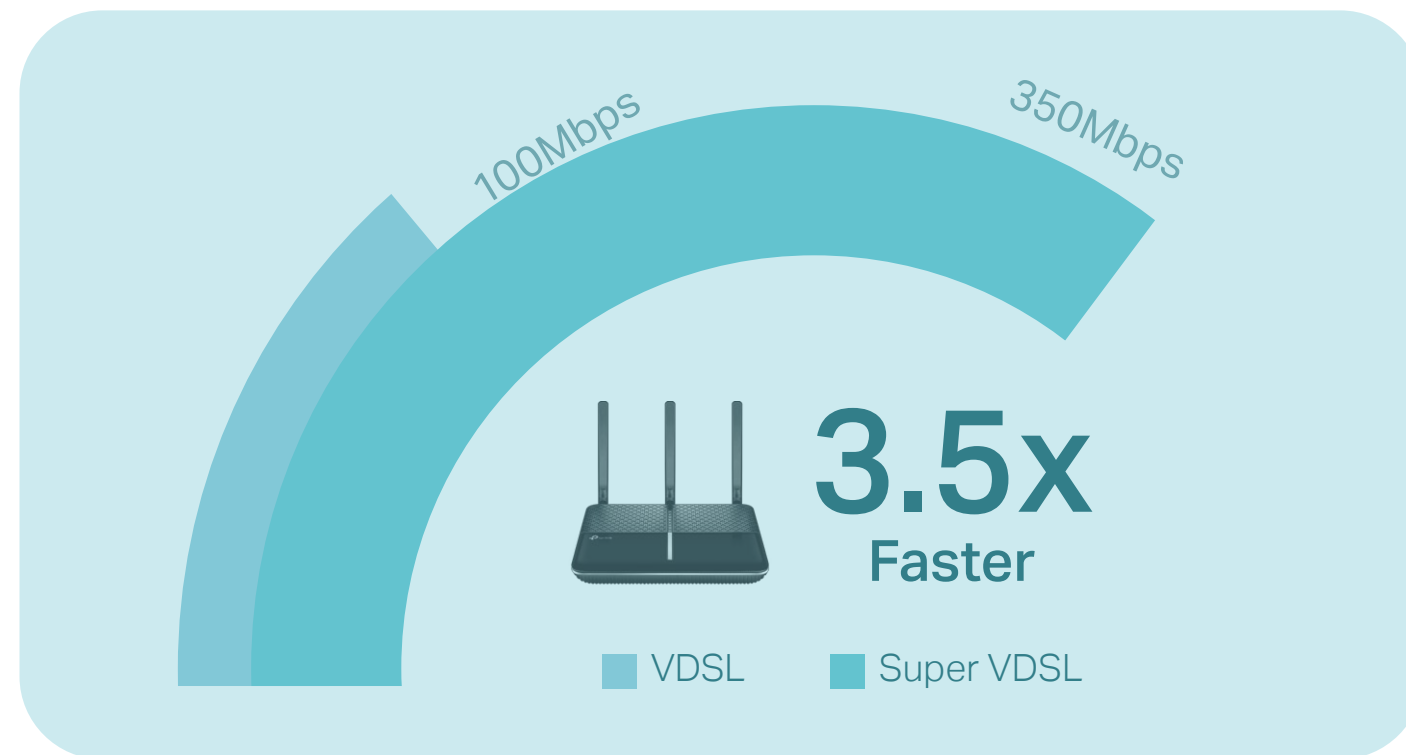

Highlights

Versatile Connectivity

As a powerful DSL modem router, the Archer VR600 supports super fast VDSL broadband of up to 350 Mbps, as well as a variety of other connection types. The LAN/WAN port accepts connection from Cable Modem or Fiber Modem, and the USB port supports 3G/4G dongle connection for a perfect main or backup internet connection.

Highlights

Super VDSL Technology

Super VDSL (VDSL2 Profile 35b) is the next generation of VDSL technology with download speeds up to 350 Mbps. The Archer VR600 is also backward compatible with the VDSL /ADSL standard and always provides the highest possible speed.

Media Sharing

One USB port can connect an external storage device to share files, photos, and videos at high-speed.

Highlights

MU-MIMO: Efficient Wi-Fi for Every Device

MU-MIMO technology serves up to four devices at once, reducing wait time, increasing Wi-Fi throughput for every device, and making each stream more efficient.

Full Gigabit Ports

4 Gigabit LAN ports help wired devices achieve peak performance for HD streaming and gaming.

Features

Speed

- **Ultimate Wireless Speed** – Combined wireless speeds of up to 300 Mbps (over 2.4 GHz) and 1733 Mbps (over 5 GHz)
- **Fast Gigabit Ports** – Fast Gigabit ports for rapid, reliable wired connections to computers, TVs and game consoles
- **4 x 4 MU-MIMO Technology** – Simultaneously exchanges data with several devices, achieving speeds which are 4x faster than standard AC routers