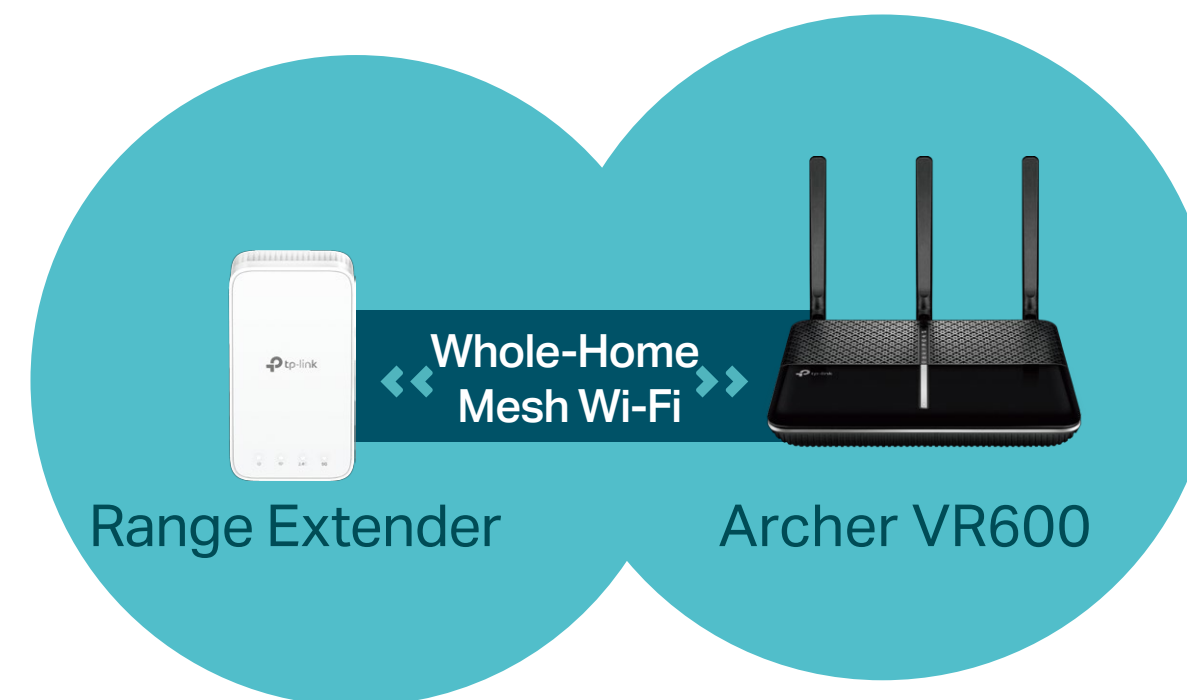

Highlights

Versatile Connectivity

As a powerful DSL modem router, the Archer VR600 supports super fast VDSL broadband of up to 350 Mbps, as well as a variety of other connection types. The LAN/WAN port accepts connection from Cable Modem or Fiber Modem, and the USB port supports 3G/4G dongle connection for a perfect main or backup internet connection.

Highlights

Super VDSL Technology

Super VDSL (VDSL2 Profile 35b) is the next generation of VDSL technology with download speeds up to 350 Mbps. The Archer VR600 is also backward compatible with the VDSL /ADSL standard and always provides the highest possible speed.

Media Sharing

One USB port can connect an external storage device to share files, photos, and videos at high-speed.

Highlights

MU-MIMO: Efficient Wi-Fi for Every Device

MU-MIMO technology serves up to four devices at once, reducing wait time, increasing Wi-Fi throughput for every device, and making each stream more efficient.