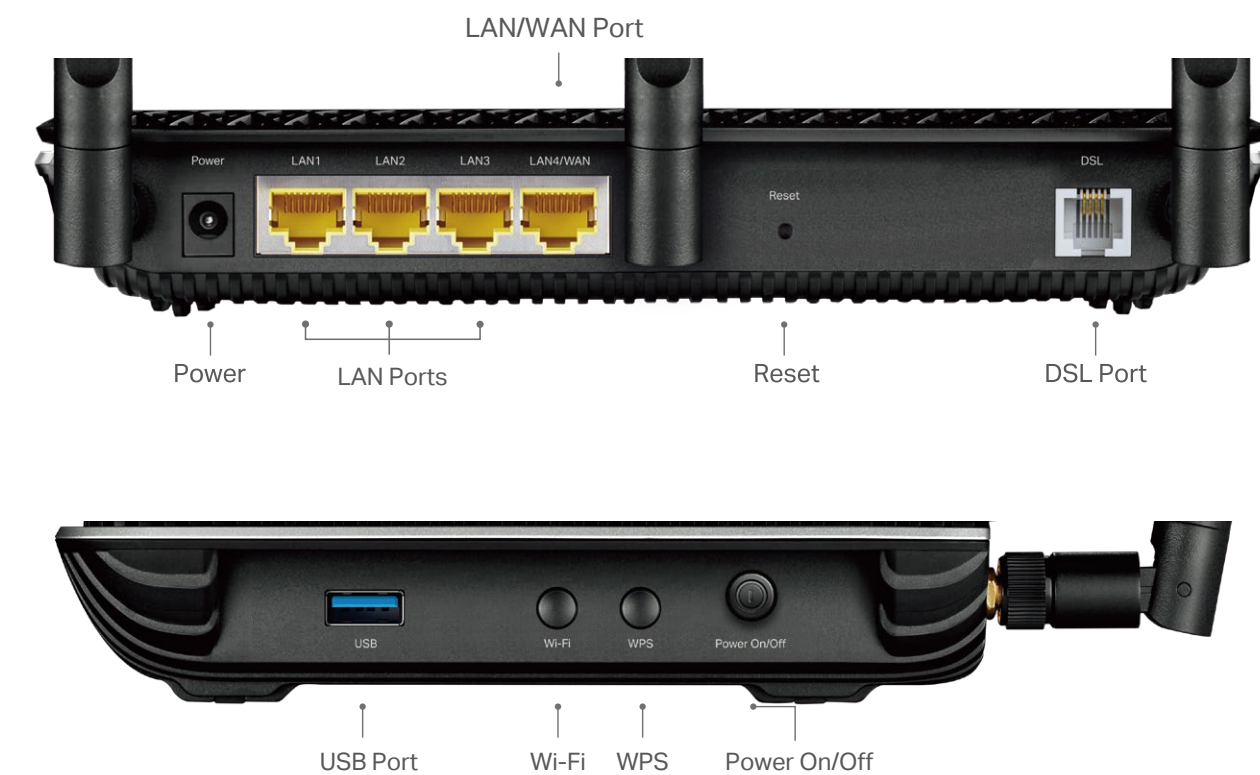

Specifications

Hardware

- Ethernet Ports: 3 Gigabit LAN Ports, 1 Gigabit LAN/WAN Port, 1 RJ11 Port, 1 USB Port
- Button: WPS Button, Reset Button, Power On/Off Button, Wi-Fi Button, LED On/Off Button
- External Power Supply: 12V/1.5A
- Dimensions (W x D x H): 8.5 × 6.5 × 1.4 in (216 × 164 × 36.8 mm)
- IEEE Standards: IEEE 802.3, IEEE 802.3u, 802.3ab
- VDSL2 Standards: ITU G.993.2, Up to 35b profile (POTS)
  ITU-T G.993.5 (G.vector)
  ITU-T G.998.4 (G.INP)
- ADSL Standards: Full-rate ANSI T1.413 Issue 2,
  ITU-T G.992.1(G.DMT),
  ITU-T G.992.2(G.Lite),
  ITU-T G.994.1 (G.hs),
- ADSL2 Standards: ITU-T G.992.3 (G.DMT.bis),
- ADSL2+ Standards: ITU-T G.992.5
- Antenna Type: 3 External Dual Band Antennas + 1 Internal 5 GHz Antenna

Wireless

- Wireless Standards: IEEE 802.11ac/n/a 5 GHz, IEEE 802.11b/g/n 2.4 GHz
- Frequency: 2.4 GHz and 5 GHz
- Signal Rate: 1733 Mbps on 5 GHz, 300Mbps on 2.4 GHz
- Transmit Power: <20dBm (2.4 GHz), <23dBm (5 GHz)
- Wireless Function: Enable/Disable Wireless Radio, Wireless Statistics
- Wireless Security: 64/128-bit WEP, WPA/WPA2, WPA-PSK/WPA-PSK2 encryptions
- Wireless Schedule: Support 2.4 GHz and 5 GHz Wireless Schedule