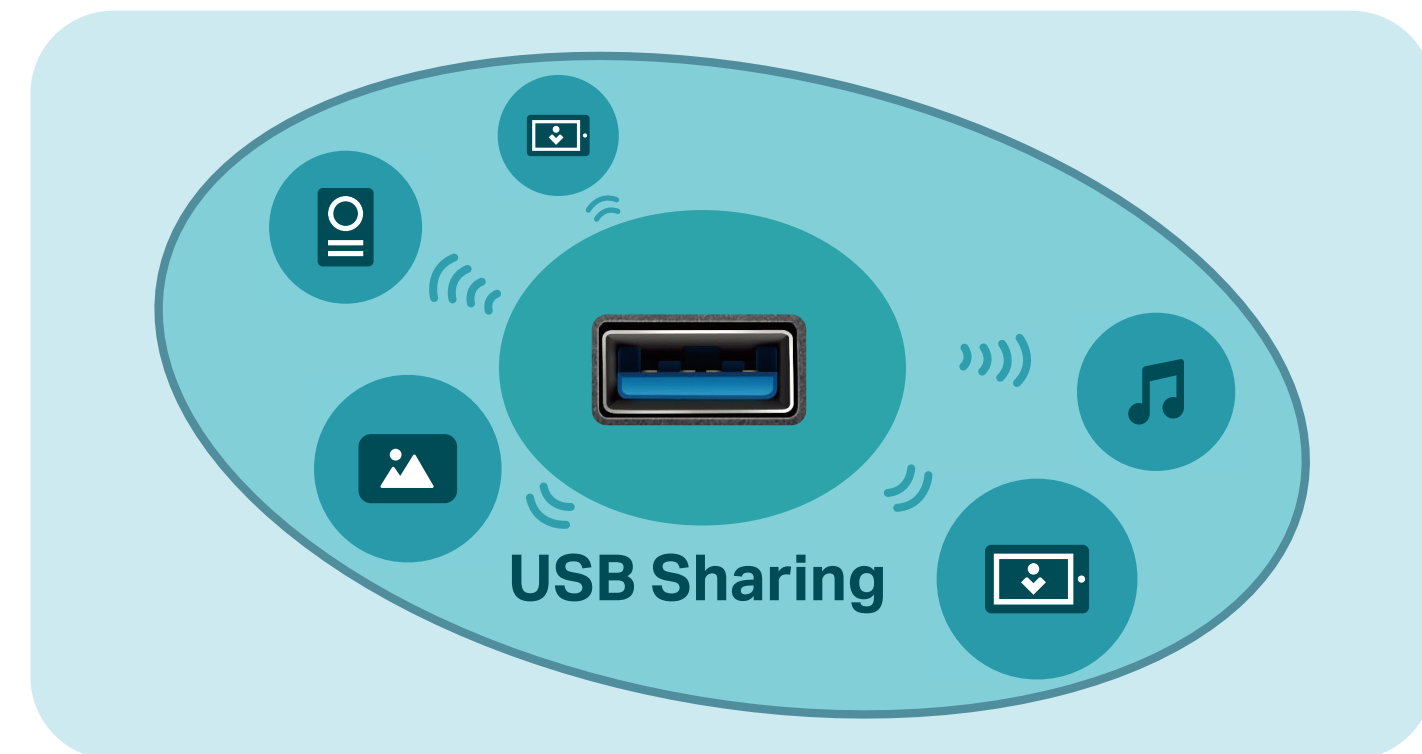

Highlights

Super VDSL Technology

Super VDSL (VDSL2 Profile 35b) is the next generation of VDSL technology with download speeds up to 350 Mbps. The Archer VR600 is also backward compatible with the VDSL /ADSL standard and always provides the highest possible speed.

Media Sharing

One USB port can connect an external storage device to share files, photos, and videos at high-speed.

Highlights

MU-MIMO: Efficient Wi-Fi for Every Device

MU-MIMO technology serves up to four devices at once, reducing wait time, increasing Wi-Fi throughput for every device, and making each stream more efficient.

Full Gigabit Ports

4 Gigabit LAN ports help wired devices achieve peak performance for HD streaming and gaming.

Features

Speed

- **Ultimate Wireless Speed** – Combined wireless speeds of up to 300 Mbps (over 2.4 GHz) and 1733 Mbps (over 5 GHz)
- **Fast Gigabit Ports** – Fast Gigabit ports for rapid, reliable wired connections to computers, TVs and game consoles
- **4 x 4 MU-MIMO Technology** – Simultaneously exchanges data with several devices, achieving speeds which are 4x faster than standard AC routers

Easy Sharing

- USB Port for Fast Sharing – Allows USB access to share your files and media locally and remotely
- Built-in Media Server – Allows you to play music, watch videos and view photos from any device on your network