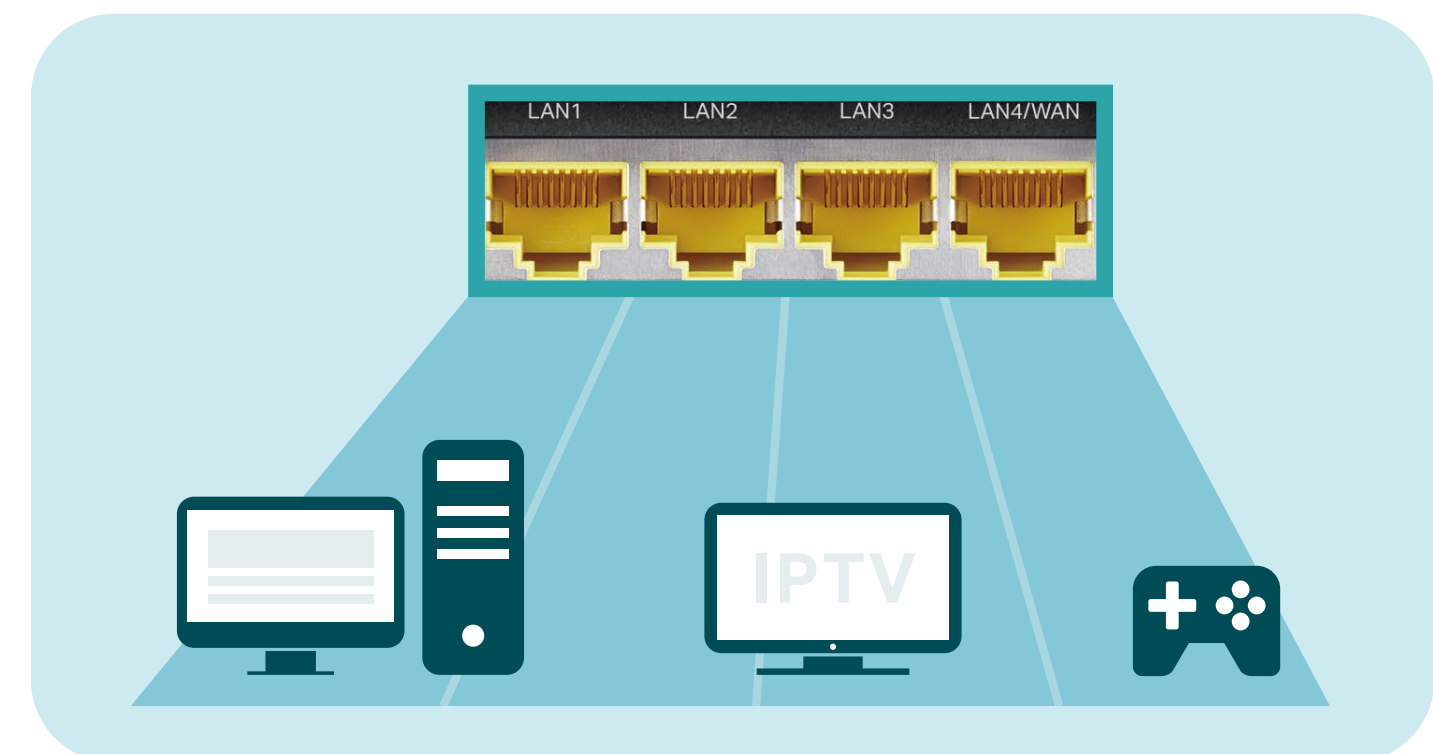

Highlights

Super VDSL Technology

Super VDSL (VDSL2 Profile 35b) is the next generation of VDSL technology with download speeds up to 350 Mbps. The Archer VR600 is also backward compatible with the VDSL /ADSL standard and always provides the highest possible speed.

Media Sharing

One USB port can connect an external storage device to share files, photos, and videos at high-speed.

Highlights

MU-MIMO: Efficient Wi-Fi for Every Device

MU-MIMO technology serves up to four devices at once, reducing wait time, increasing Wi-Fi throughput for every device, and making each stream more efficient.

Full Gigabit Ports

4 Gigabit LAN ports help wired devices achieve peak performance for HD streaming and gaming.

Features

Speed

- **Ultimate Wireless Speed** – Combined wireless speeds of up to 300 Mbps (over 2.4 GHz) and 1733 Mbps (over 5 GHz)
- **Fast Gigabit Ports** – Fast Gigabit ports for rapid, reliable wired connections to computers, TVs and game consoles
- **4 x 4 MU-MIMO Technology** – Simultaneously exchanges data with several devices, achieving speeds which are 4x faster than standard AC routers

Wi-Fi Range

- **Superior Coverage** – 3 external dual band antennas and 1 internal 5 GHz antenna provide superior Wi-Fi coverage all across your home.
- **Wi-Fi with Beamforming** – Beamforming technology locates the connected devices and further improves the range and the signal strength to each mobile device, delivering a more reliable and efficient wireless connection