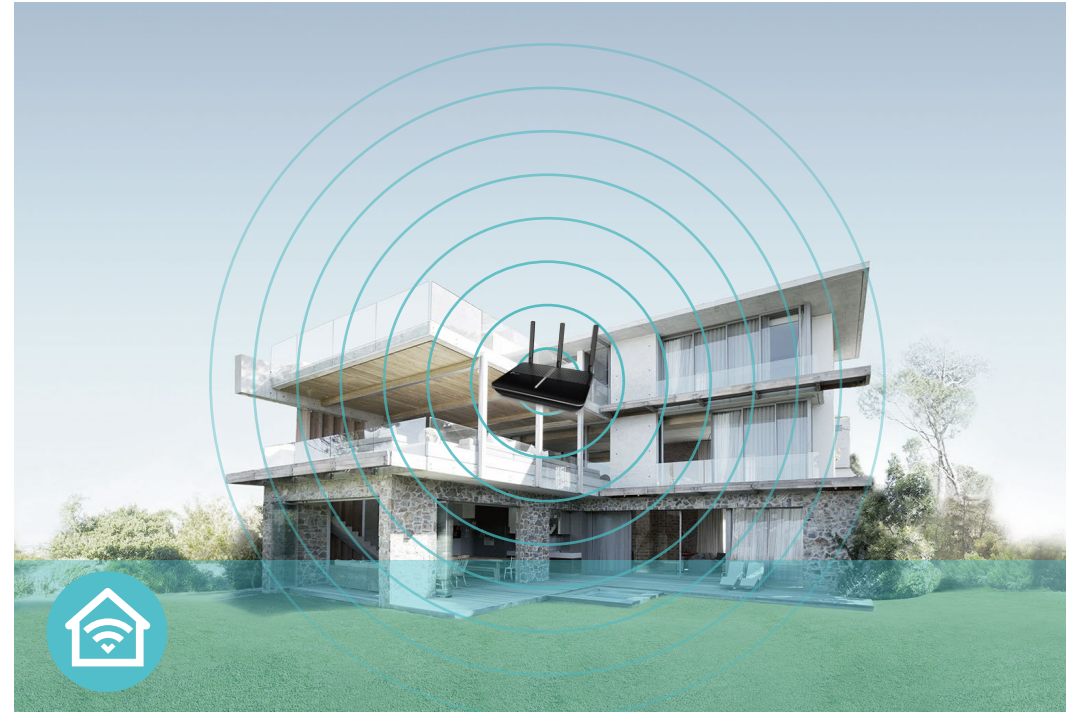

Media Sharing

One USB port can connect an external storage device to share files, photos, and videos at high-speed.

Highlights

MU-MIMO: Efficient Wi-Fi for Every Device

MU-MIMO technology serves up to four devices at once, reducing wait time, increasing Wi-Fi throughput for every device, and making each stream more efficient.

Full Gigabit Ports

4 Gigabit LAN ports help wired devices achieve peak performance for HD streaming and gaming.

Features

Speed

- **Ultimate Wireless Speed** – Combined wireless speeds of up to 300 Mbps (over 2.4 GHz) and 1733 Mbps (over 5 GHz)
- **Fast Gigabit Ports** – Fast Gigabit ports for rapid, reliable wired connections to computers, TVs and game consoles
- **4 x 4 MU-MIMO Technology** – Simultaneously exchanges data with several devices, achieving speeds which are 4x faster than standard AC routers

Wi-Fi Range

- **Superior Coverage** – 3 external dual band antennas and 1 internal 5 GHz antenna provide superior Wi-Fi coverage all across your home.
- **Wi-Fi with Beamforming** – Beamforming technology locates the connected devices and further improves the range and the signal strength to each mobile device, delivering a more reliable and efficient wireless connection