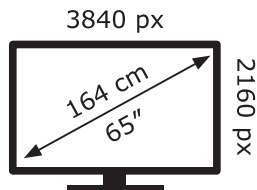

ENERG

LG Electronics

65QNED919QA

101 kWh/1000h

ABCDEF**G**

229 kWh/1000h

2019/2013