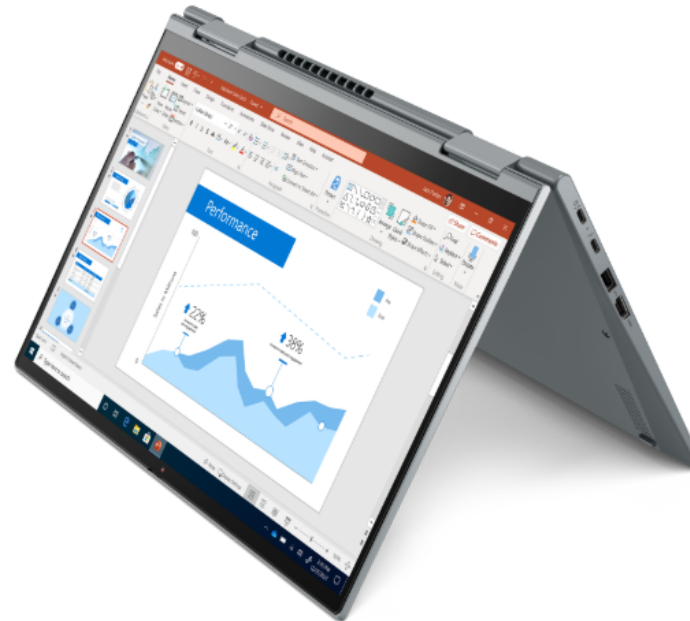

**BUSINESS DEVICES THAT ARE A CLASS APART**

The ultimate device for any mobile worker or executive, ThinkPad X1 Series combines the latest productivity and security technologies with sleek and lightweight designs.

## ThinkPad X1 Yoga Gen 6

Smarter  
technology  
for all

Lenovo

Newly redesigned with an even finer balance of form and function, this business convertible is exceptionally well-suited for mobile productivity. Under the elegant storm grey exteriors, it offers professionals best-in-class typing experience, an epic screen, and an improved battery life of up to 16.1 hours. And with top features like integrated Intel Iris Xe graphics, 11th Gen Intel Core processors, and up to 2TB SSD storage, it promises to be a formidable productivity partner – especially given its ability to quickly switch between laptop, tablet, tent, and stand modes.

### REASONS TO BUY

The UHD+ display offers a significantly larger screen space with rich, accurate visuals, whether watching high-resolution videos and images or creating client presentations. Four far-field mics pick up the voices from any corner of a room when collaborating virtually.

Display options include a 4K display with Dolby Vision HDR for rich and vibrant visuals, FHD display with PrivacyGuard technology that protects on-screen data from shoulder surfers, and a WQHD option with touchscreen capabilities.