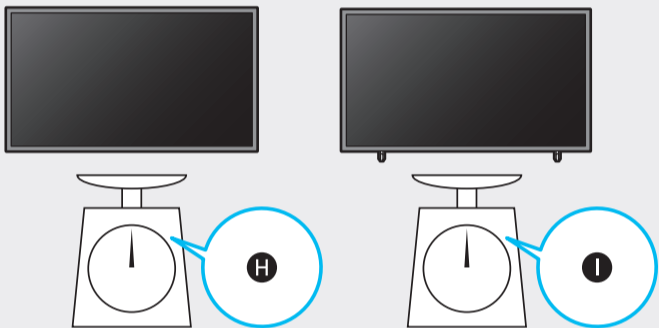

4

43"

50"-55"

	A	B	C	D	E	F	G	H	I
43Q6*B	38.0 inches (965.5 mm) (96.55 cm)	22.0 inches (559.4 mm) (55.94 cm)	1.0 inches (25.7 mm) (2.57 cm)	23.5 inches (598.1 mm) (59.81 cm)	24.5 inches (623.1 mm) (62.31 cm)	7.1 inches (181.0 mm) (18.10 cm)	42.5 inches (108 cm)	18.5 lbs (8.4 kg)	19.0 lbs (8.6 kg)
50Q6*B	44.0 inches (1118.3 mm) (111.83 cm)	25.4 inches (644.1 mm) (64.41 cm)	1.0 inches (25.7 mm) (2.57 cm)	26.8 inches (681.7 mm) (68.17 cm)	27.8 inches (706.7 mm) (70.67 cm)	8.8 inches (224.0 mm) (22.40 cm)	49.5 inches (125 cm)	25.4 lbs (11.5 kg)	26.0 lbs (11.8 kg)
55Q6*B	48.5 inches (1232.1 mm) (123.21 cm)	27.9 inches (708.3 mm) (70.83 cm)	1.0 inches (25.7 mm) (2.57 cm)	29.4 inches (745.9 mm) (74.59 cm)	30.4 inches (770.9 mm) (77.09 cm)	8.8 inches (224.0 mm) (22.40 cm)	54.6 inches (138 cm)	34.2 lbs (15.5 kg)	34.8 lbs (15.8 kg)

*: 0-9, A-Z

	VESA A x B (mm)	C (mm)	D x 4
43Q6*B	200 X 200	11-13	M8
50Q6*B			
55Q6*B			

*: 0-9, A-Z

SAMSUNG

QUICK SETUP GUIDE
 GUIDE D'INSTALLATION RAPIDE
 GUÍA RÁPIDA DE CONFIGURACIÓN
 GUIA RÁPIDO DE INSTALAÇÃO
 KURZANLEITUNG ZUR KONFIGURATION
 GUIDA DI INSTALLAZIONE RAPIDA