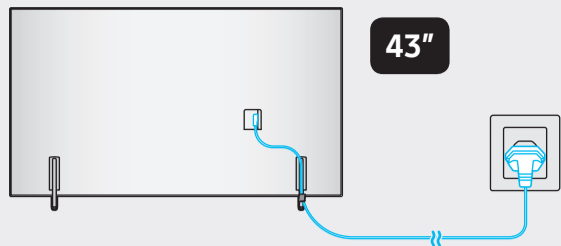

4

43"

50"-55"

	A	B	C	D	E	F	G	H	I
43Q6*B	38.0 inches (965.5 mm) (96.55 cm)	22.0 inches (559.4 mm) (55.94 cm)	1.0 inches (25.7 mm) (2.57 cm)	23.5 inches (598.1 mm) (59.81 cm)	24.5 inches (623.1 mm) (62.31 cm)	7.1 inches (181.0 mm) (18.10 cm)	42.5 inches (108 cm)	18.5 lbs (8.4 kg)	19.0 lbs (8.6 kg)
50Q6*B	44.0 inches (1118.3 mm) (111.83 cm)	25.4 inches (644.1 mm) (64.41 cm)	1.0 inches (25.7 mm) (2.57 cm)	26.8 inches (681.7 mm) (68.17 cm)	27.8 inches (706.7 mm) (70.67 cm)	8.8 inches (224.0 mm) (22.40 cm)	49.5 inches (125 cm)	25.4 lbs (11.5 kg)	26.0 lbs (11.8 kg)
55Q6*B	48.5 inches (1232.1 mm) (123.21 cm)	27.9 inches (708.3 mm) (70.83 cm)	1.0 inches (25.7 mm) (2.57 cm)	29.4 inches (745.9 mm) (74.59 cm)	30.4 inches (770.9 mm) (77.09 cm)	8.8 inches (224.0 mm) (22.40 cm)	54.6 inches (138 cm)	34.2 lbs (15.5 kg)	34.8 lbs (15.8 kg)

*: 0-9, A-Z

	VESA A x B (mm)	C (mm)	D x 4
43Q6*B	200 X 200	11-13	M8
50Q6*B			
55Q6*B			

*: 0-9, A-Z

SAMSUNG

QUICK SETUP GUIDE
 GUIDE D'INSTALLATION RAPIDE
 GUÍA RÁPIDA DE CONFIGURACIÓN
 GUIA RÁPIDO DE INSTALAÇÃO
 KURZANLEITUNG ZUR KONFIGURATION
 GUIDA DI INSTALLAZIONE RAPIDA