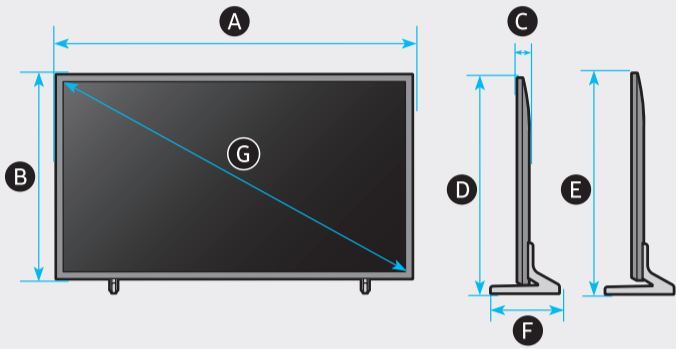

4

43"

50"-55"

	A	B	C	D	E	F	G	H	I
43Q6*B	38.0 inches (965.5 mm) (96.55 cm)	22.0 inches (559.4 mm) (55.94 cm)	1.0 inches (25.7 mm) (2.57 cm)	23.5 inches (598.1 mm) (59.81 cm)	24.5 inches (623.1 mm) (62.31 cm)	7.1 inches (181.0 mm) (18.10 cm)	42.5 inches (108 cm)	18.5 lbs (8.4 kg)	19.0 lbs (8.6 kg)
50Q6*B	44.0 inches (1118.3 mm) (111.83 cm)	25.4 inches (644.1 mm) (64.41 cm)	1.0 inches (25.7 mm) (2.57 cm)	26.8 inches (681.7 mm) (68.17 cm)	27.8 inches (706.7 mm) (70.67 cm)	8.8 inches (224.0 mm) (22.40 cm)	49.5 inches (125 cm)	25.4 lbs (11.5 kg)	26.0 lbs (11.8 kg)
55Q6*B	48.5 inches (1232.1 mm) (123.21 cm)	27.9 inches (708.3 mm) (70.83 cm)	1.0 inches (25.7 mm) (2.57 cm)	29.4 inches (745.9 mm) (74.59 cm)	30.4 inches (770.9 mm) (77.09 cm)	8.8 inches (224.0 mm) (22.40 cm)	54.6 inches (138 cm)	34.2 lbs (15.5 kg)	34.8 lbs (15.8 kg)

*: 0-9, A-Z

	VESA A x B (mm)	C (mm)	D x 4
43Q6*B	200 X 200	11-13	M8
50Q6*B			
55Q6*B			

*: 0-9, A-Z

SAMSUNG

QUICK SETUP GUIDE
 GUIDE D'INSTALLATION RAPIDE
 GUÍA RÁPIDA DE CONFIGURACIÓN
 GUIA RÁPIDO DE INSTALAÇÃO
 KURZANLEITUNG ZUR KONFIGURATION
 GUIDA DI INSTALLAZIONE RAPIDA

43"
-
50"

55"

1

2

2-1

2-2

3