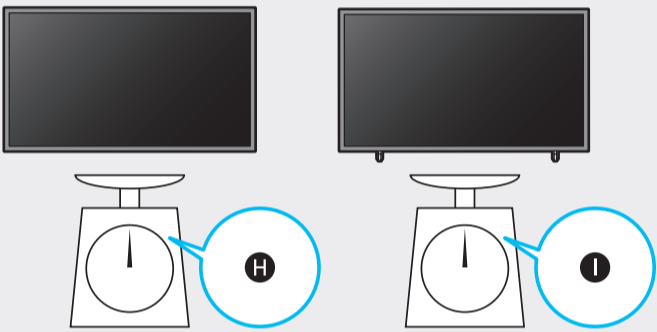

	A	B	C	D	E	F	G	H	I
75Q6*B	66.0 inches (1676.7 mm) (167.67 cm)	37.8 inches (959.8 mm) (95.98 cm)	1.0 inches (26.6 mm) (2.66 cm)	39.3 inches (997.3 mm) (99.73 cm)	40.2 inches (1022.3 mm) (102.23 cm)	12.6 inches (320.0 mm) (32.00 cm)	74.5 inches (189 cm)	69.2 lbs (31.4 kg)	70.5 lbs (32.0 kg)
85Q6*B	74.8 inches (1900.9 mm) (190.09 cm)	42.7 inches (1085.7 mm) (108.57 cm)	1.1 inches (26.9 mm) (2.69 cm)	44.2 inches (1123.3 mm) (112.33 cm)	45.2 inches (1148.3 mm) (114.83 cm)	13.6 inches (345.1 mm) (34.51 cm)	84.5 inches (214 cm)	91.5 lbs (41.5 kg)	93.7 lbs (42.5 kg)

*: 0-9, A-Z

	VESA A x B (mm)	C (mm)	D x 4
75Q6*B	400 x 400	11-13	M8
85Q6*B	600 x 400		

*: 0-9, A-Z

SAMSUNG

QUICK SETUP GUIDE
 GUIDE D'INSTALLATION RAPIDE
 GUÍA RÁPIDA DE CONFIGURACIÓN
 GUIA RÁPIDO DE INSTALAÇÃO
 KURZANLEITUNG ZUR KONFIGURATION
 GUIDA DI INSTALLAZIONE RAPIDA