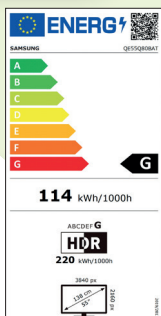

Future Ready

IL FUTURO È ORA
DVB-T2 HEVC

I TV Samsung sono predisposti a ricevere il nuovo Digitale Terrestre 2.0

HEVC - ECP

I NUOVI STANDARD DELLA TV

SAMSUNG

16
YEARS

Global No.1 TV

Polliciaggio	55"
Risoluzione	3840 x 2160
Refresh Rate	100 Hz
Schermo antiriflesso	N/A

VIDEO

Picture Engine	Quantum Processor 4K
HDR (High Dynamic Range)	Quantum HDR1500
HDR10+	Si, Adaptive & Gaming
HLG	Si
Contrasto	Direct Full Array
Colore	100% Volume Colore
Viewing Angle	Wide
Micro Dimming	Supreme UHD Dimming
Contrast Enhancer	Real Depth Enhancer
Motion Technology	Motion Xcelerator Turbo+
Film Mode	Si
Smart Calibration	Basic
Adaptive Picture	Optimized/Eye Comfort
Brightness/Color Detection	Si

AUDIO

Dolby Atmos	Si
Object Tracking Sound	OTS
Q-Symphony	Si
Sound Output (RMS)	60 W
Speaker Type	2.2.2 CH
Multiroom Link	Si
Active Voice Amplifier	Si
Adaptive sound	Adaptive Sound+

ECO

Classe di efficienza energetica	G
Auto Power Off	Si