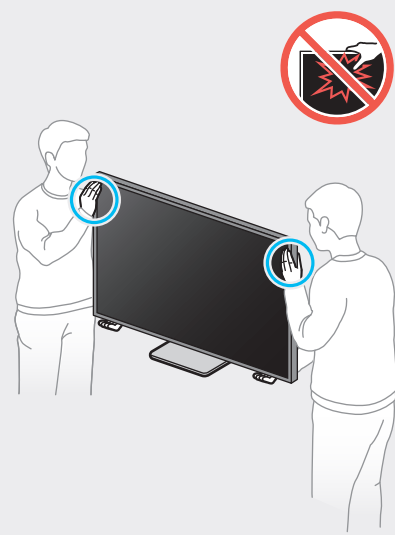

USB		USB ←→
	OPTICAL		
	ARC		HDMI (eARC)
			HDMI
			LAN
			ANT

1

2

3

4

5

6

7

8