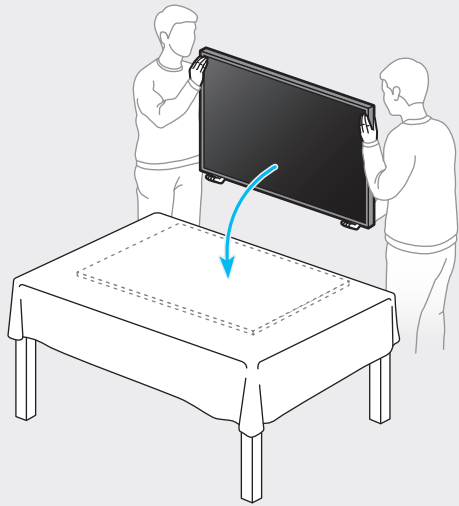

BN68-13684A-00

55"

65"

	USB		USB ←→
	OPTICAL		
	ARC		HDMI (eARC)
			HDMI
			LAN
			ANT

1

2

3

4