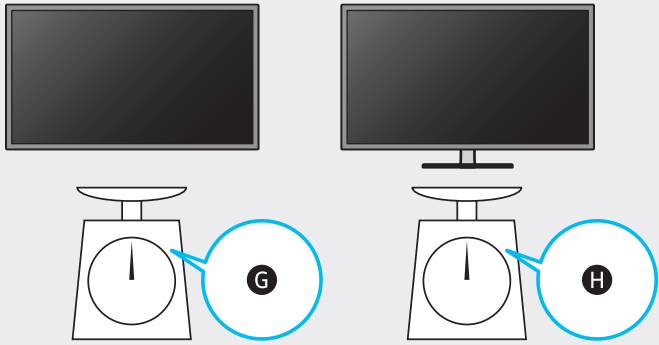

	A	B	C	D	E	F	G	H
55Q8*B 55QB8*	48.3 inches (1227.6 mm) (122.76 cm)	27.8 inches (706.7 mm) (70.67 cm)	2.2 inches (54.7 mm) (5.47 cm)	30.8 inches (783.4 mm) (78.34 cm)	10.1 inches (255.8 mm) (25.58 cm)	54.6 inches (138 cm)	39.5 lbs (17.9 kg)	46.3 lbs (21.0 kg)
65Q8*B 65QB8*	56.9 inches (1446.5 mm) (144.65 cm)	32.7 inches (829.8 mm) (82.98 cm)	2.2 inches (54.7 mm) (5.47 cm)	35.7 inches (905.7 mm) (90.57 cm)	11.4 inches (289.1 mm) (28.91 cm)	64.5 inches (163 cm)	53.1 lbs (24.1 kg)	61.3 lbs (27.8 kg)

*: 0-9, A-Z

	VESA A x B (mm)	C (mm)	D x 4
55Q8*B 55QB8*	200 x 200	26-28	M8
65Q8*B 65QB8*	400 x 300		

*: 0-9, A-Z

SAMSUNG

QUICK SETUP GUIDE
 GUIDE D'INSTALLATION RAPIDE
 GUÍA RÁPIDA DE CONFIGURACIÓN
 GUIA RÁPIDO DE INSTALAÇÃO
 KURZANLEITUNG ZUR KONFIGURATION
 GUIDA DI INSTALLAZIONE RAPIDA