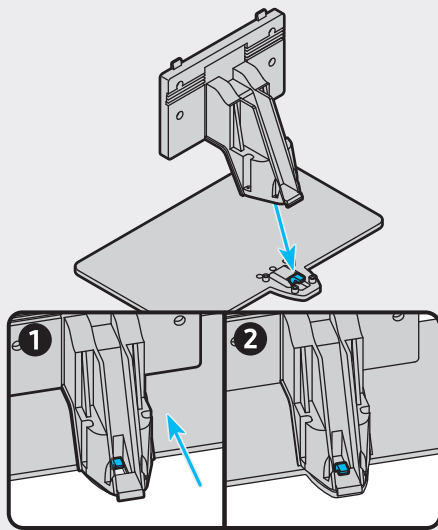

BN68-13684A-00

55"

65"

	USB		USB ←→
	OPTICAL		
	ARC		HDMI (eARC)
			HDMI
			LAN
			ANT

1

2

3

4