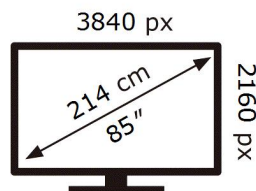

ENERG

SAMSUNG

QE85Q70BAT

155 kWh/1000h

ABCDEF **G**

310 kWh/1000h

2019/2013