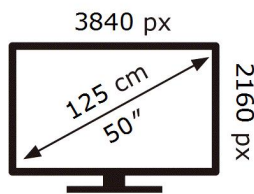

UE50BU8500K

78 kWh/1000h

ABCDEF **G**

110 kWh/1000h

2019/2013