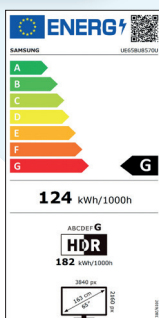

I TV Samsung
sono predisposti
a ricevere il nuovo
Digitale Terrestre 2.0

HEVC - ECP

I NUOVI STANDARD DELLA TV

SAMSUNG

16
YEARS

Global No.1 TV

According to the latest No.1 TV brand for 16 years

Specifiche Tecniche

BU8570 65"

EAN: 8806094218411

UE65BU8570UXZT

INFORMAZIONI GENERALI

Tipologia	LED
Serie	8

DISPLAY

Polliciaggio	65"
Risoluzione	3840 x 2160
Refresh Rate	50 Hz
Schermo antiriflesso	N/A

VIDEO

Picture Engine	Crystal Processor 4K
HDR (High Dynamic Range)	HDR
HDR10+	Support
HLG	Si
Contrasto	Mega Contrast
Colore	Dynamic Crystal Color
Viewing Angle	N/A
Micro Dimming	UHD Dimming
Contrast Enhancer	Si
Motion Technology	Motion Xcelerator
Film Mode	Si
Smart Calibration	N/A
Adaptive Picture	N/A
Brightness/Color Detection	Brightness Detection

AUDIO

Dolby Atmos	N/A
Object Tracking Sound	OTS Lite
Q-Symphony	Si
Sound Output (RMS)	20 W
Speaker Type	2 CH
Multiroom Link	Si
Active Voice Amplifier	N/A
Adaptive sound	Adaptive Sound

ECO

Classe di efficienza energetica	G
Auto Power Off	Si