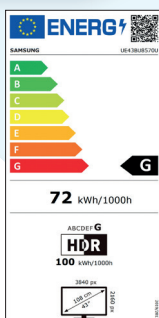

VIDEO

Picture Engine	Crystal Processor 4K
HDR (High Dynamic Range)	HDR
HDR10+	Support
HLG	Si
Contrasto	Mega Contrast
Colore	Dynamic Crystal Color
Viewing Angle	N/A
Micro Dimming	UHD Dimming
Contrast Enhancer	Si
Motion Technology	Motion Xcelerator
Film Mode	Si
Smart Calibration	N/A
Adaptive Picture	N/A
Brightness/Color Detection	Brightness Detection

AUDIO

Dolby Atmos	N/A
Object Tracking Sound	OTS Lite
Q-Symphony	Si
Sound Output (RMS)	20 W
Speaker Type	2 CH
Multiroom Link	Si
Active Voice Amplifier	N/A
Adaptive sound	Adaptive Sound

ECO

Classe di efficienza energetica	G
Auto Power Off	Si