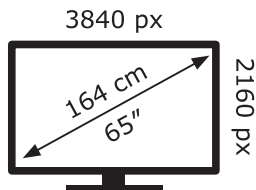

LG Electronics

OLED65G26LA

95 kWh/1000h

ABCDEF**G**

213 kWh/1000h

2019/2013