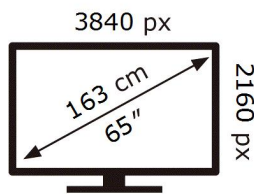

ENERG

SAMSUNG

QE65QN92BAT

111 kWh/1000h

ABCDEF **G**

HDR

227 kWh/1000h

2019/2013