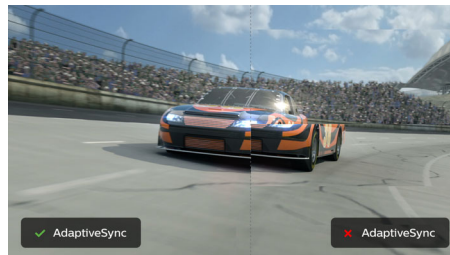

Adaptive-Sync technology

Gaming shouldn't be a choice between choppy gameplay or broken frames. Get fluid, artefact-free performance at virtually any frame rate with Adaptive-Sync technology, smooth quick refresh and ultra-fast response time.