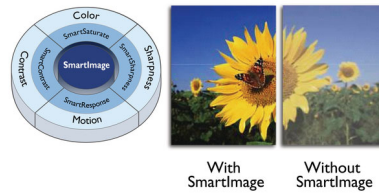

SmartImage

SmartImage is an exclusive leading edge Philips technology that analyses the content displayed on your screen and optimises your display performance. This user-friendly interface allows you to select various modes, like Office, Photo, Movie, Game, Economy etc., to fit the application in use. Based on the selection, SmartImage dynamically optimises the contrast, colour saturation and sharpness of images and videos for ultimate display performance. The Economy mode option offers you major power savings. All in real time at the touch of a single button!