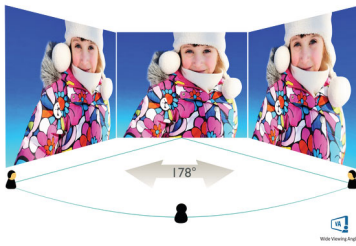

Perfectly designed for your space

- VESA mount allows for flexibility

PHILIPS

LCD monitor
V Line 24 (23.8"/60.5 cm diag.), 1920 x 1080 (Full HD)

241V8LA/01

Highlights

VA display

The Philips VA LED display uses an advanced multi-domain vertical alignment technology that gives you super-high static contrast ratios for extra-vivid and bright images. While standard office applications are handled with ease, it is especially suitable for photos, web browsing, films, gaming and demanding graphical applications. Its optimised pixel management technology gives you a 178/178 degree extra-wide viewing angle, resulting in crisp images.

EasyRead mode

EasyRead mode for a paper-like reading experience

Specifications

Picture/Display

- LCD panel type: VA LCD
- Backlight type: W-LED system
- Panel Size: 23.8 inch/60.5 cm
- Display Screen Coating: Anti-Glare, 3H, Haze 25%
- Effective viewing area: 527 (H) x 296.5 (V)
- Aspect ratio: 16:9
- Maximum resolution: 1920 x 1080 @ 75 Hz*
- Pixel Density: 93 PPI
- Response time (typical): 4 ms (GtG)*
- Brightness: 250 cd/m²
- Contrast ratio (typical): 3000:1
- SmartContrast: Mega Infinity DCR
- Pixel pitch: 0.2745 x 0.2745 mm
- Viewing angle: 178° (H)/178° (V), @ C/R > 10
- Flicker-free
- Display colours: 16.7 M
- Scanning Frequency: 30–85 kHz (H) / 48–75 Hz (V)
- LowBlue Mode
- EasyRead
- sRGB
- Adaptive sync