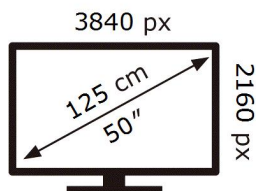

ENERG

SAMSUNG

QE50Q65BAU

68 kWh/1000h

ABCDEF **G**

102 kWh/1000h

2019/2013