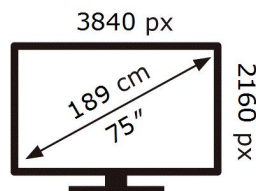

ENERG

SAMSUNG

QE75Q75BAT

117 kWh/1000h

ABCDEF **G**

228 kWh/1000h

2019/2013