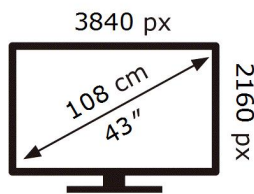

UE43BU8070U

72 kWh/1000h

ABCDEF **G**

100 kWh/1000h

2019/2013