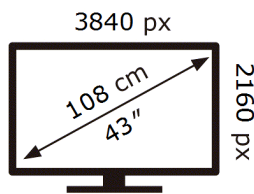

SAMSUNG

UE43BU8070U

72 kWh/1000h

ABCDEF **G**

100 kWh/1000h

2019/2013