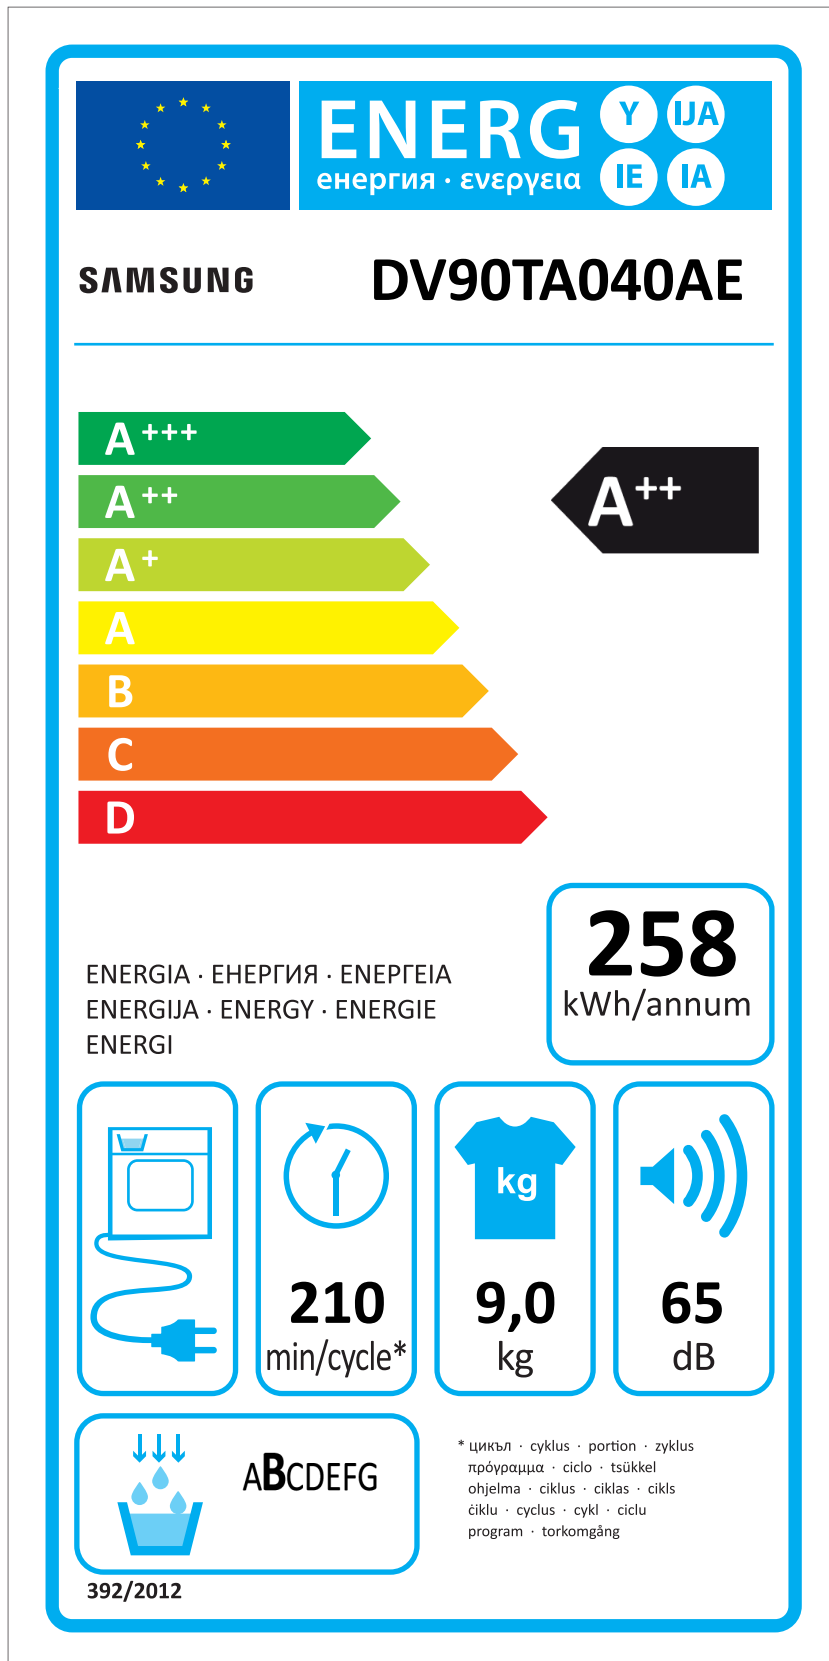

# ERP LABEL ENERGY (DRYER CONDENSER TYPE)

CODE : DC68-03225C  
Size : 110 x 220 (mm)  
Material : ART