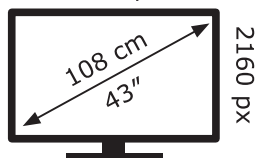

ENERG ⚡

LG Electronics

43UQ81006LB

54 kWh/1000h

ABCDEF**G**

HDR

77 kWh/1000h

3840 px