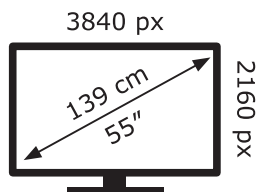

ENERG ⚡

LG Electronics

55QNED866QA

84 kWh/1000h

ABCDEF**G**

128 kWh/1000h

2019/2013