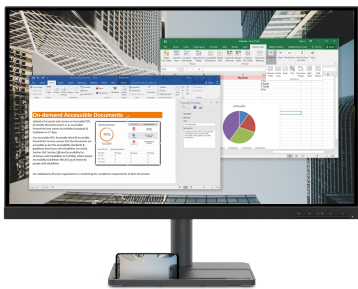

Functional & flattering

With its brand new minimal restyling and 7.1 mm ultra-slim head, Lenovo L27e-30 looks as good in any home as the images it displays on its 27-inch In-Plane Switching panel screen. A screen that floats above its newly upgraded sculpted wedge stand that's engineered for elegance, stability and convenience because it tides cables invisibly away behind its slender neck and integrates a rack to neatly hold a mobile phone.