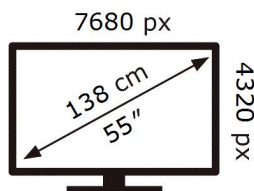

ENERG

SAMSUNG

QE55QN700BT

193 kWh/1000h

ABCDEF **G**

269 kWh/1000h

2019/2013