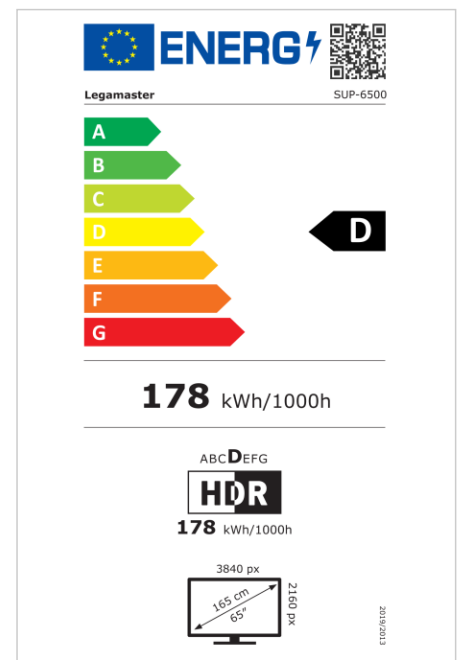

Art.No. **7-804100-65UK**

GTIN **8713797104869**

SUPREME touch monitor

SUP-6500 UK

Display

- Display diagonal: 65 inch
- Display technology: LCD
- Backlight type: Direct LED
- Display resolution: 3840 x 2160 px | 4K Ultra HD
- Display brightness: 500 cd/m²
- Display number of colours: 1.073 billion colours
- Contrast ratio (static): 5000:1
- Aspect ratio: 16:9
- Display refresh rate: 60 fps
- Response time: 8 ms
- Viewing angle: H: 178° / V: 178°
- Display control: Touch OSD
- Lifespan: 50000 Hours
- Durability: 24/7
- Screen orientation: Landscape

Touch system

- Touchscreen technology: InGlass™
- Touch technology: Multi-touch
- Number of touch points: 20
- Touch accuracy: 1 mm
- Touch system response time: 150 ms
- Touch resolution: 22855 x 12856 px
- Touch interface: 3 x Touch USB, USB C
- Touch operation: Stylus, Finger, Palm