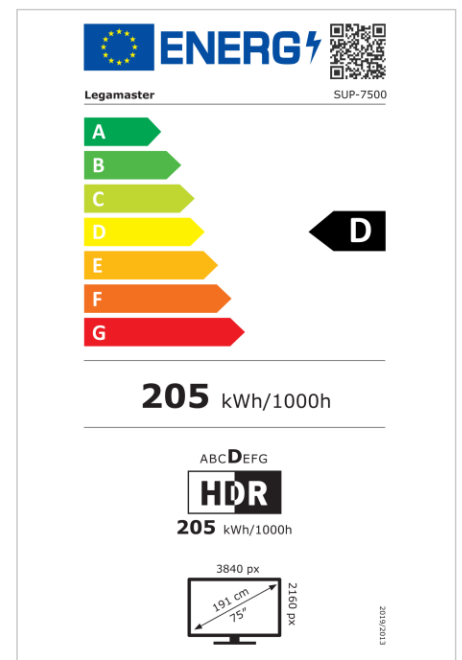

- Proven and documented security
- Modular platform build with multiple add-ons available
- User friendly and customizable platform
- Bezelleless design with printed softkeys for easy control
- Next level touch experience: Flatfrog InGlass touch system (M5)
- Bonded glass with anti-glare and anti-fingerprint coating
- True 4K UHD resolution for the best image quality
- PID grade panels with 500 cd/m2 brightness and 24/7 durability

Art.No. **7-804100-75UK**

GTIN **8713797104876**

SUPREME touch monitor

SUP-7500 UK

Display

- Display diagonal: 75 inch
- Display technology: LCD
- Backlight type: Direct LED
- Display resolution: 3840 x 2160 px | 4K Ultra HD
- Display brightness: 500 cd/m²
- Display number of colours: 1.073 billion colours
- Contrast ratio (static): 5000:1
- Aspect ratio: 16:9
- Display refresh rate: 60 fps
- Response time: 8 ms
- Viewing angle: H: 178° / V: 178°
- Display control: Touch OSD
- Lifespan: 50000 Hours
- Durability: 24/7
- Screen orientation: Landscape

Touch system

- Touchscreen technology: InGlass™
- Touch technology: Multi-touch
- Number of touch points: 20
- Touch accuracy: 1 mm
- Touch system response time: 150 ms
- Touch resolution: 22855 x 12856 px
- Touch interface: 3 x Touch USB, USB C
- Touch operation: Stylus, Finger, Palm